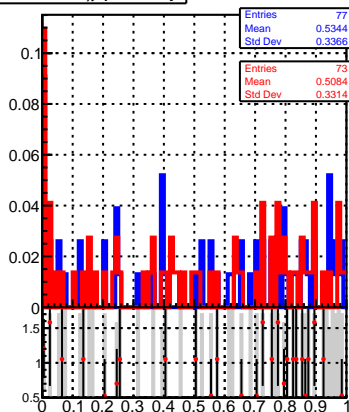

normalized χ^2 normalized χ^2 probability

oob
trackingLST-rmIS-mask-8c1d76e