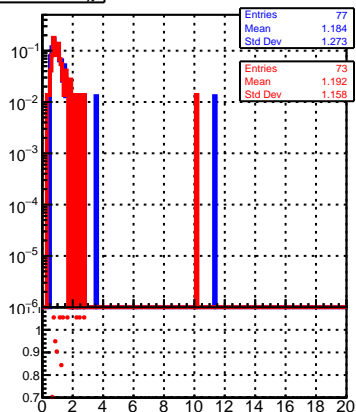

normalized χ^2 normalized χ^2 probability

oob
trackingLST-rmIS-mask-8c1d76e