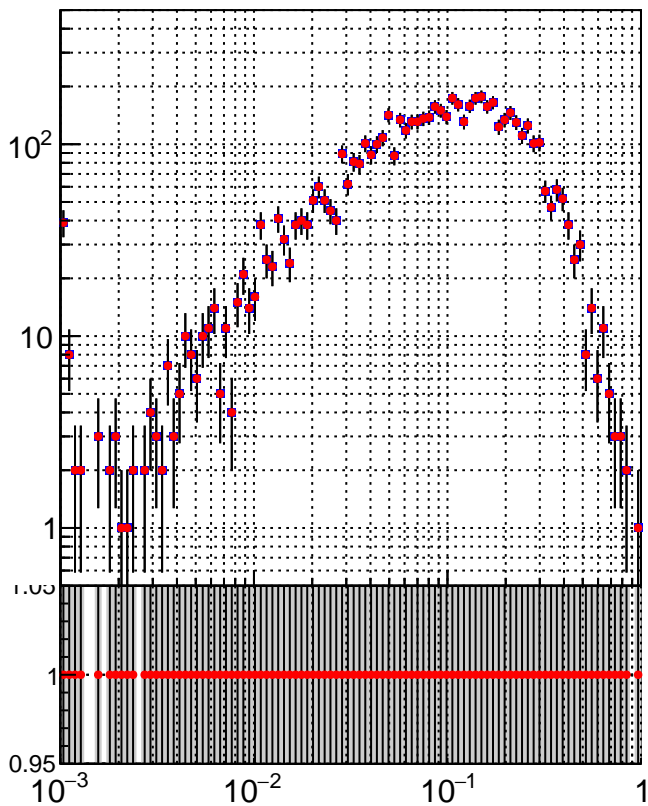

N of simulated tracks vs dR

N of associated tracks (simToReco) vs dR

N of simulated trac

- oob
- trackingLST-rmIS-mask-8c1d76e