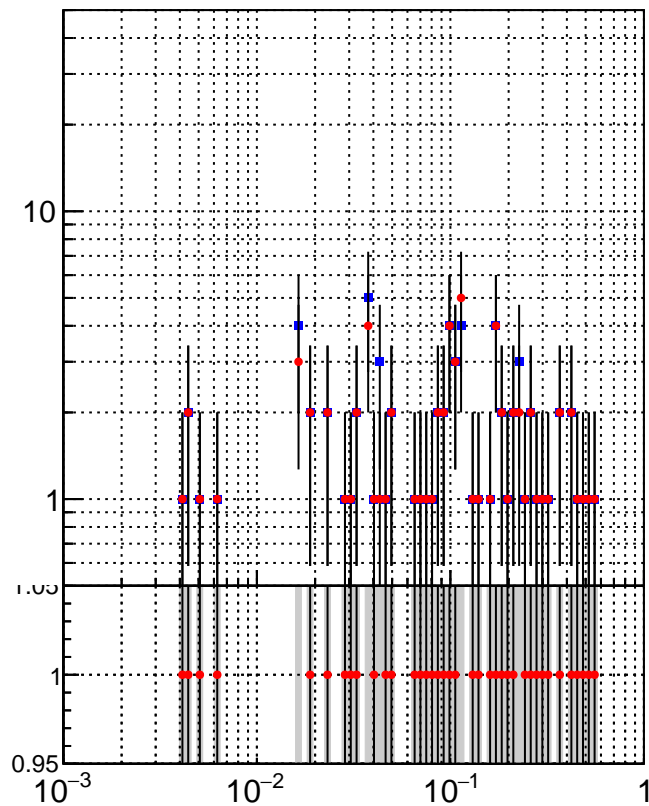

N of simulated tracks vs dR

N of associated tracks (simToReco) vs dR

N of simulated trac

- oob
- trackingLST-rmIS-mask-8c1d76e