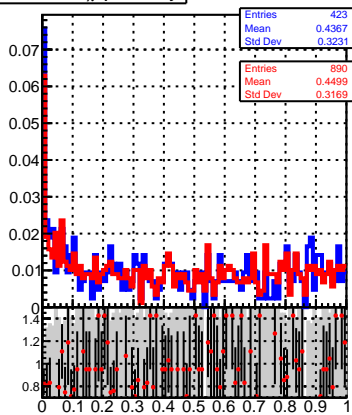

normalized χ^2 normalized χ^2 probability

Legend:

- oob (grey)
- trackingLST-rmIS-mask-8c1d76e (red)