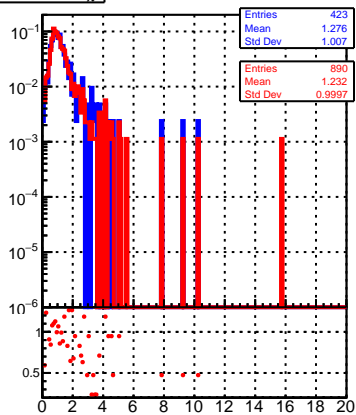

normalized χ^2 normalized χ^2 probability

Legend:

- oob (grey)
- trackingLST-rmIS-mask-8c1d76e (red)