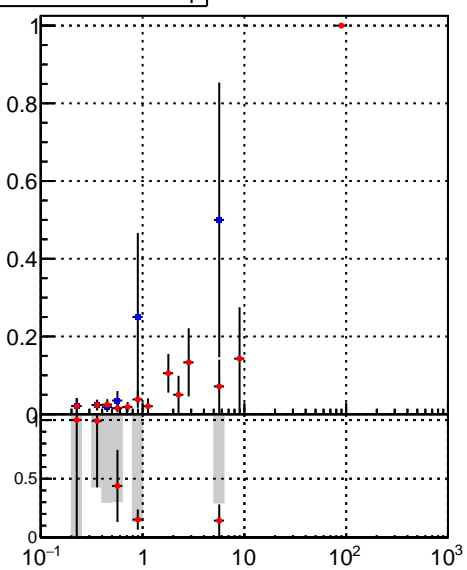

Efficiency vs p_T **fake+duplicates vs p_T** 

Legend:
 - blue diamond: oob
 - red circle: trackingLST-rmlS-mask-8c1d76e

**Efficiency vs ϕ** **fake+duplicates vs ϕ** 