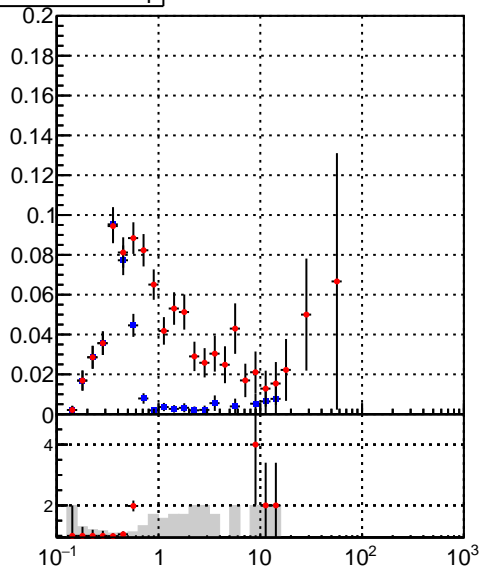

Efficiency vs p_T **fake+duplicates vs p_T** 

Legend:
 - blue diamond: oob
 - red circle: trackingLST-rmlS-mask-8c1d76e

**Efficiency vs ϕ** **fake+duplicates vs ϕ** 