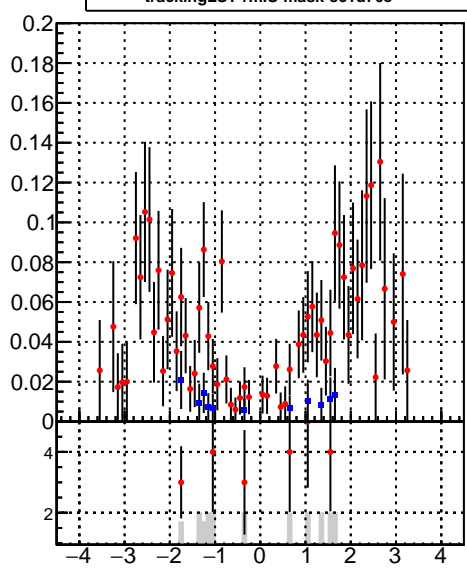

Efficiency vs p_T **fake+duplicates vs p_T** 

Legend:
 - blue diamond: oob
 - red circle: trackingLST-rmlS-mask-8c1d76e

**Efficiency vs ϕ** **fake+duplicates vs ϕ** 