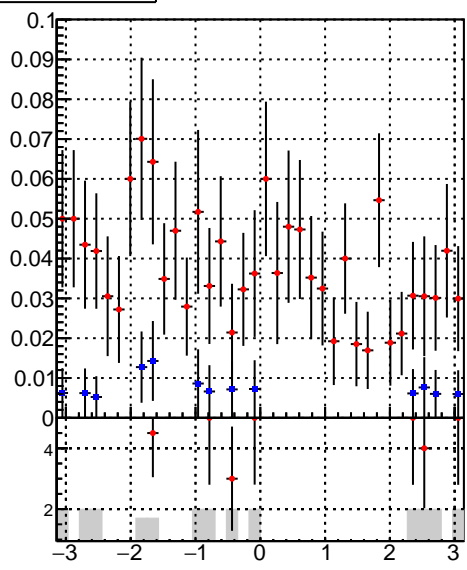

Efficiency vs p_T **fake+duplicates vs p_T** 

Legend:
 - blue diamond: oob
 - red circle: trackingLST-rmlS-mask-8c1d76e

**Efficiency vs ϕ** **fake+duplicates vs ϕ** 