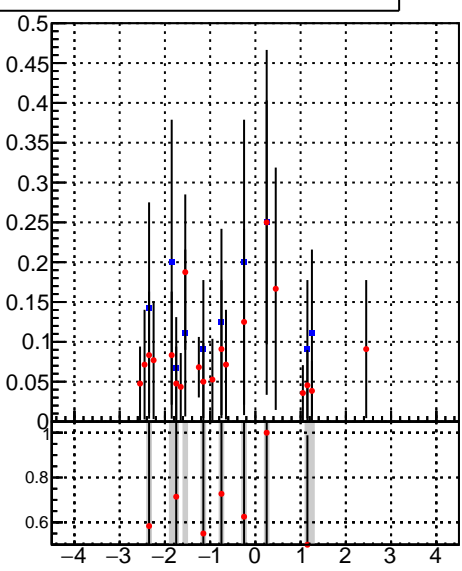

Efficiency vs p_T **fake+duplicates vs p_T** 

Legend:
 - blue diamond: oob
 - red circle: trackingLST-rmlS-mask-8c1d76e

**Efficiency vs ϕ** **fake+duplicates vs ϕ** 