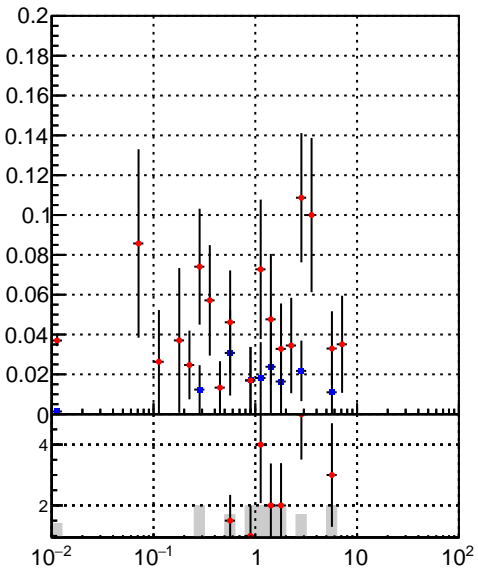

Efficiency vs vertpos**fake+duplicates vs vert r**

Legend: **oob** (blue star), **trackingLST-rmlS-mask-8c1d76e** (red cross)

Efficiency vs sim PV z**fake+duplicates vs Sim. PV z****Efficiency vs. sim PV z****fake+duplicates vs Sim. PV z**