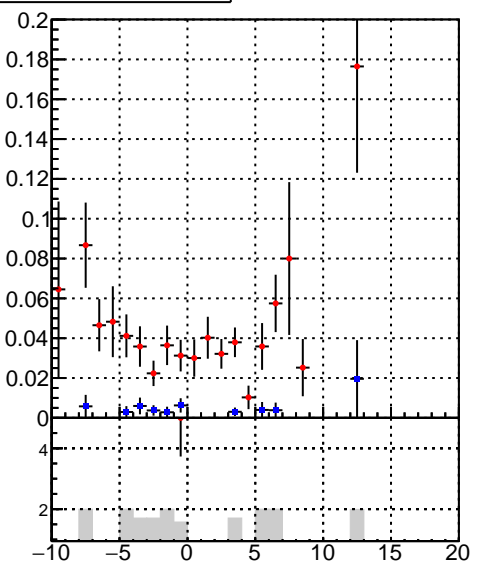

Efficiency vs vertpos**fake+duplicates vs vert r**

Legend: **oob** (blue star), **trackingLST-rmlS-mask-8c1d76e** (red cross)

Efficiency vs sim PV z**fake+duplicates vs Sim. PV z****Efficiency vs. sim PV z****fake+duplicates vs Sim. PV z**