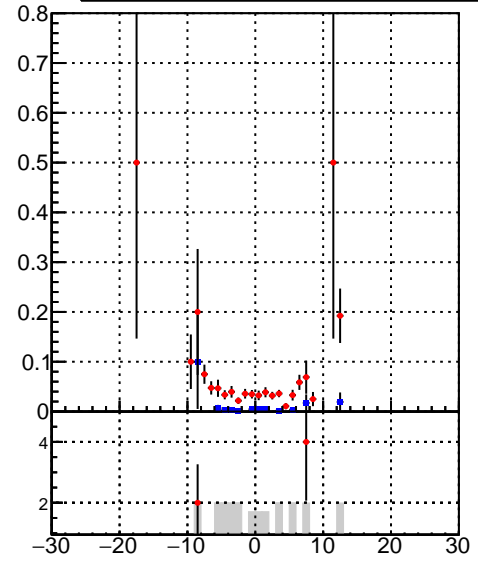

Efficiency vs vertpos**fake+duplicates vs vert r**

Legend: **oob** (blue star), **trackingLST-rmlS-mask-8c1d76e** (red cross)

Efficiency vs sim PV z**fake+duplicates vs Sim. PV z****Efficiency vs. sim PV z****fake+duplicates vs Sim. PV z**