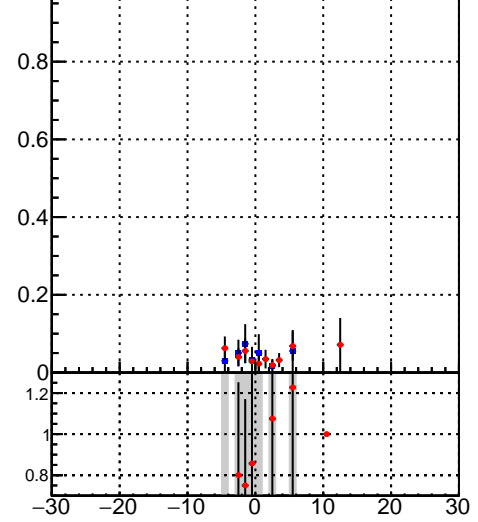

Efficiency vs vertpos**fake+duplicates vs vert r**

Legend: **oob** (blue star), **trackingLST-rmlS-mask-8c1d76e** (red cross)

Efficiency vs sim PV z**fake+duplicates vs Sim. PV z****Efficiency vs. sim PV z****fake+duplicates vs Sim. PV z**