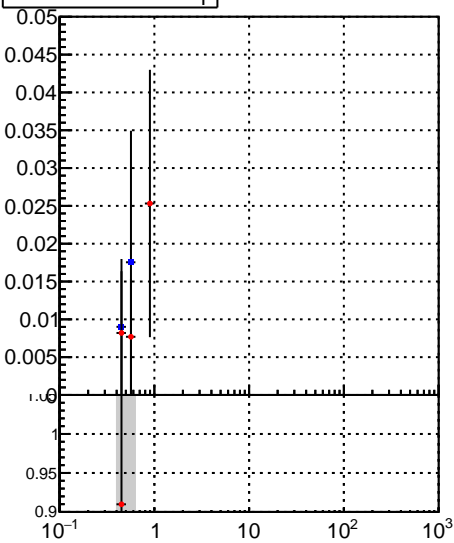

Fake rate vs p_T **Duplicates Rate vs p_T** **Pileup rate vs p_T** 

Legend:
—●— oob
—●— trackingLST-rmIS-mask-8c1d76e

**Fake rate vs ϕ** **Duplicates Rate vs ϕ** **Pileup rate vs ϕ** 