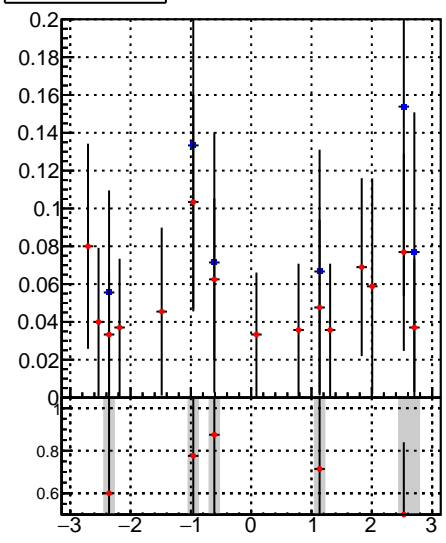

Fake rate vs p_T **Duplicates Rate vs p_T** **Pileup rate vs p_T** 

Legend:
—●— oob
—●— trackingLST-rmIS-mask-8c1d76e

**Fake rate vs ϕ** **Duplicates Rate vs ϕ** **Pileup rate vs ϕ** 