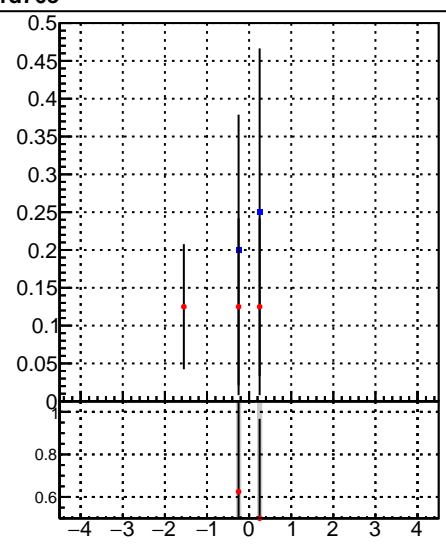

Fake rate vs p_T **Duplicates Rate vs p_T** **Pileup rate vs p_T** 

Legend:
—●— oob
—●— trackingLST-rmIS-mask-8c1d76e

**Fake rate vs ϕ** **Duplicates Rate vs ϕ** **Pileup rate vs ϕ** 