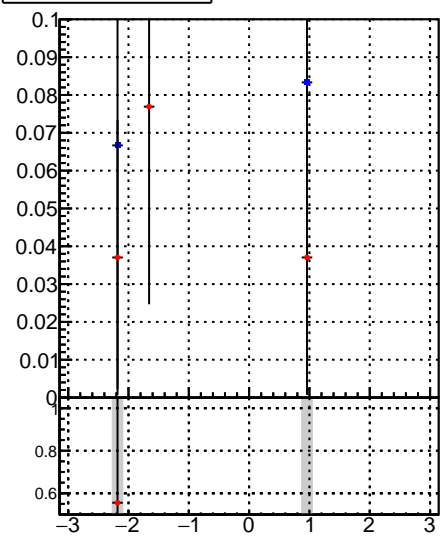

Fake rate vs p_T **Duplicates Rate vs p_T** **Pileup rate vs p_T** 

Legend:
—●— oob
—●— trackingLST-rmIS-mask-8c1d76e

**Fake rate vs ϕ** **Duplicates Rate vs ϕ** **Pileup rate vs ϕ** 