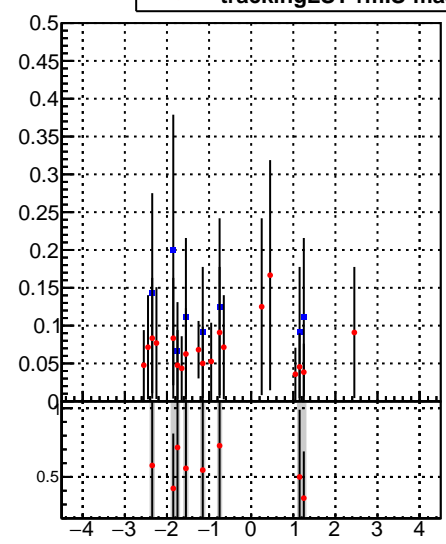

Fake rate vs p_T **Duplicates Rate vs p_T** **Pileup rate vs p_T** 

Legend:
—●— oob
—●— trackingLST-rmIS-mask-8c1d76e

**Fake rate vs ϕ** **Duplicates Rate vs ϕ** **Pileup rate vs ϕ** 