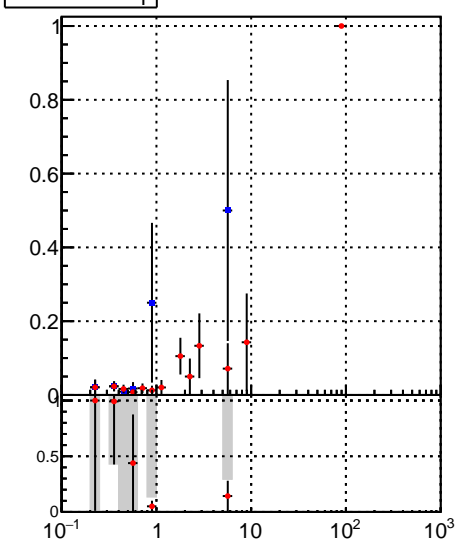

Fake rate vs p_T **Duplicates Rate vs p_T** **Pileup rate vs p_T** 

Legend:
—●— oob
—●— trackingLST-rmIS-mask-8c1d76e

**Fake rate vs ϕ** **Duplicates Rate vs ϕ** **Pileup rate vs ϕ** 