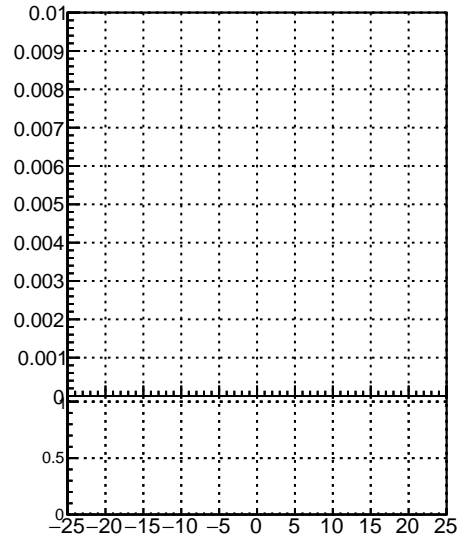

Fake rate vs dxy

Duplicates Rate vs Dxy

Pileup rate vs dxy

Fake rate vs d

Legend for Fake rate vs d:

- oob (blue line with dots)
- trackingLST-rmIS-mask-8c1d76e (red line with dots)