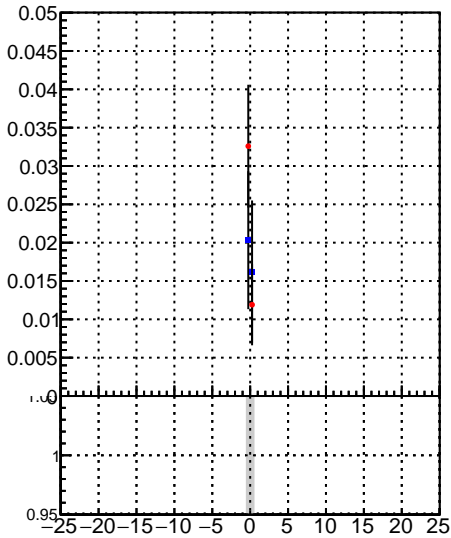

Fake rate vs dxy

Duplicates Rate vs Dxy

Pileup rate vs dxy

Fake rate vs d

Legend for Fake rate vs d:

- oob (blue line with dots)
- trackingLST-rmIS-mask-8c1d76e (red line with dots)