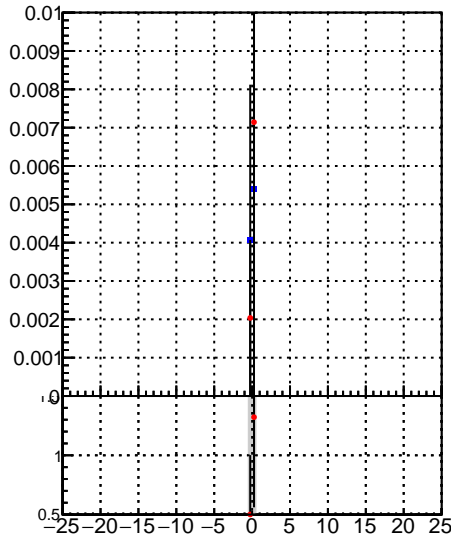

Fake rate vs dxy

Duplicates Rate vs Dxy

Pileup rate vs dxy

Fake rate vs d

Legend for Fake rate vs d:

- oob (blue line with dots)
- trackingLST-rmIS-mask-8c1d76e (red line with dots)