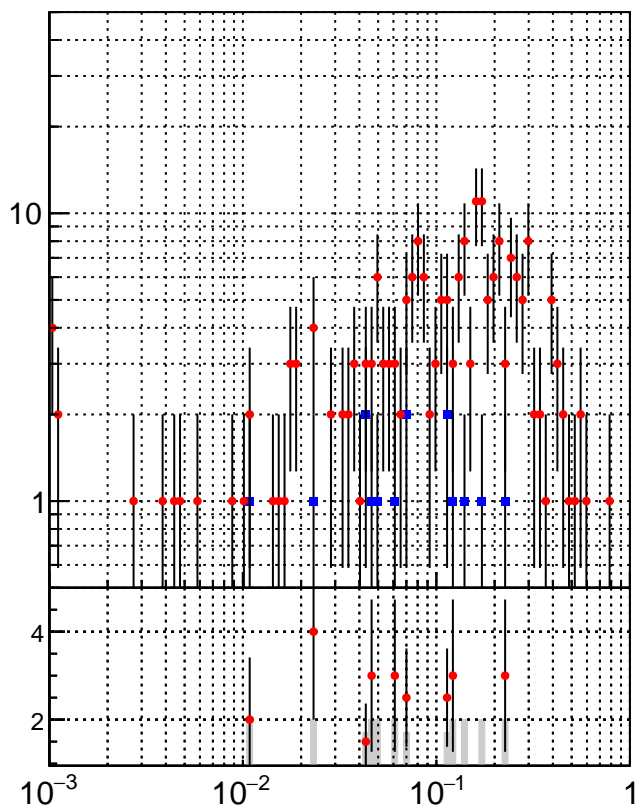

N of simulated tracks vs dR

N of associated tracks (simToReco) vs dR

N of simulated trac

- oob
- trackingLST-rmIS-mask-8c1d76e