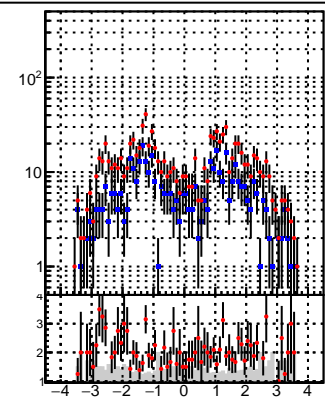

N of associated (recoToSim) tracks vs phi

oob
trackingLST-rmIS-mask-8c1d76e