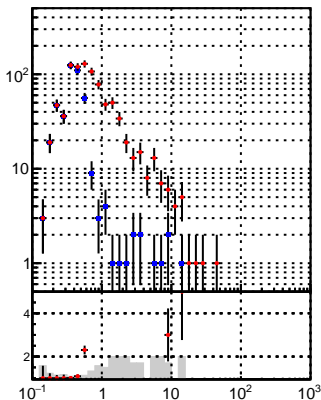

N of associated (recoToSim) tracks vs pT