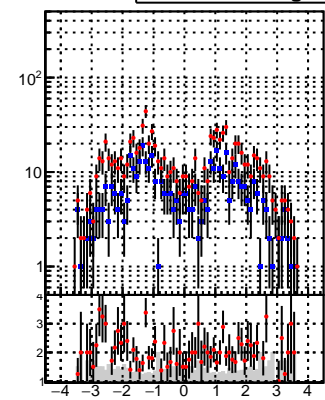

N of reco track vs phi

oob
trackingLST-rmIS-mask-8c1d76e