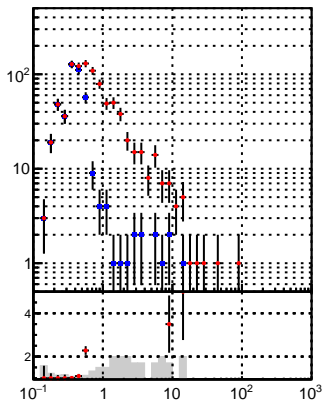

N of reco track vs phi

N of reco track vs pT