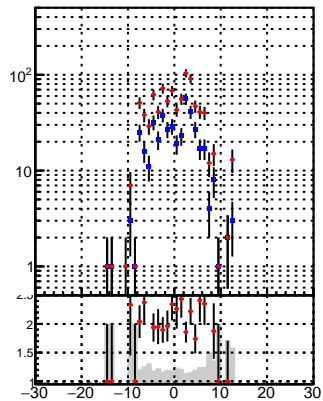

N of reco track vs dxy

N of associated (recoToSim) tracks vs dxy

N of associated (recoToSim) looper tracks vs dxy

N of reco track vs dz

N of associated (recoToSim) tracks vs dz

N of associated (recoToSim) looper tracks vs dz