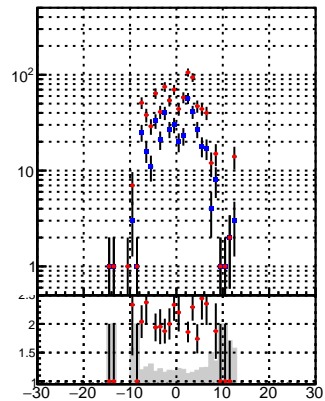

N of reco track vs dxy

N of associated (recoToSim) tracks vs dxy

N of associated (recoToSim) looper tracks vs dxy

N of reco track vs dz

N of associated (recoToSim) tracks vs dz

N of associated (recoToSim) looper tracks vs dz