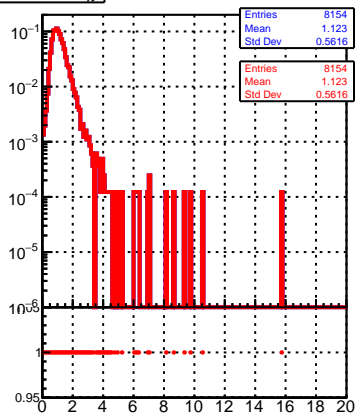

normalized χ^2 normalized χ^2 probability

oob
trackingLST-rmIS-mask-8c1d76e