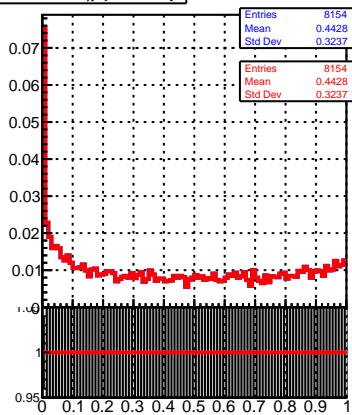

normalized χ^2 normalized χ^2 probability

oob
trackingLST-rmIS-mask-8c1d76e