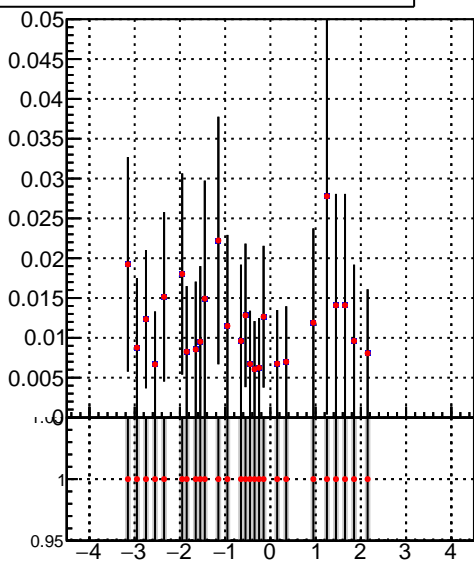

Efficiency vs p_T fake+duplicates vs p_T 

— oob
— trackingLST-rmlS-mask-8c1d76e

Efficiency vs ϕ fake+duplicates vs ϕ 