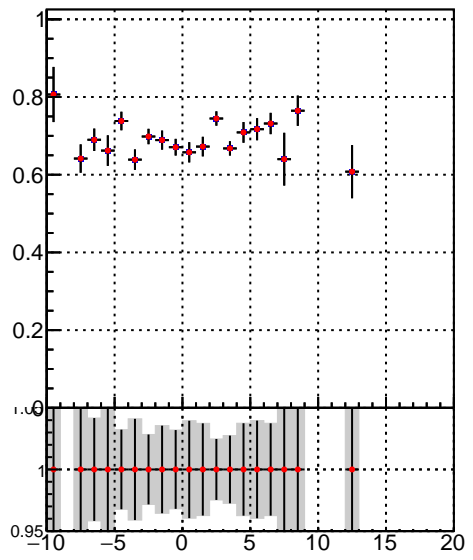

**Efficiency vs vertpos****fake+duplicates vs vert r**

Efficiency vs sim PV z

Legend: **oob** (blue square), **trackingLST-rmlS-mask-8c1d76e** (red circle)

**Efficiency vs. sim PV z****fake+duplicates vs Sim. PV z**