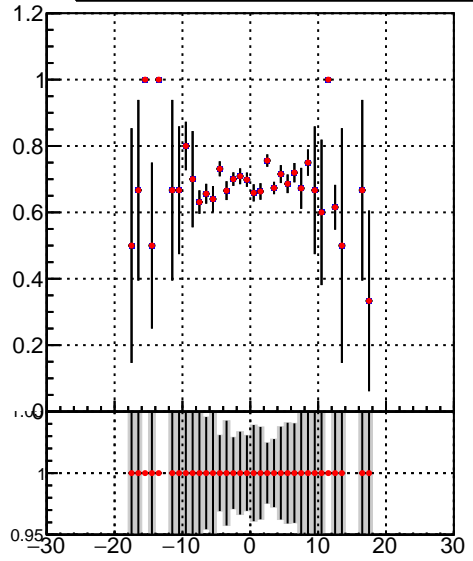

**Efficiency vs vertpos****fake+duplicates vs vert r**

Efficiency vs sim PV z

Legend: **oob** (blue square), **trackingLST-rmlS-mask-8c1d76e** (red circle)

**Efficiency vs. sim PV z****fake+duplicates vs Sim. PV z**