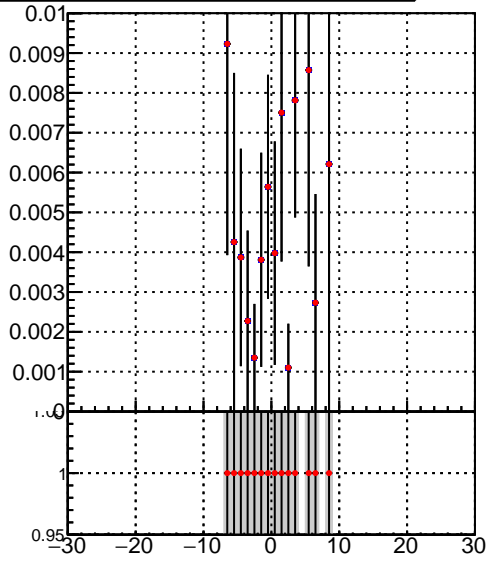

**Efficiency vs vertpos****fake+duplicates vs vert r**

Efficiency vs sim PV z

Legend: **oob** (blue square), **trackingLST-rmlS-mask-8c1d76e** (red circle)

**Efficiency vs. sim PV z****fake+duplicates vs Sim. PV z**