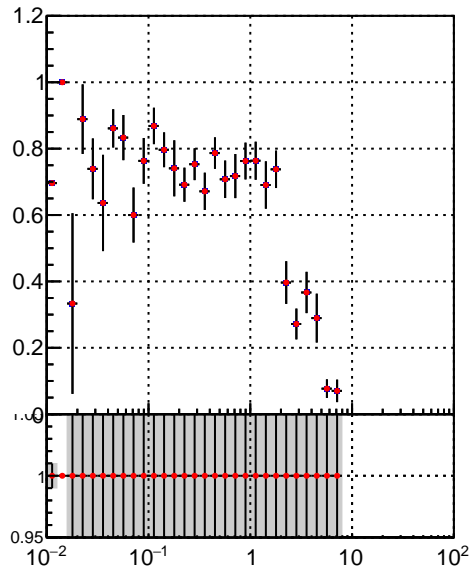

**Efficiency vs vertpos****fake+duplicates vs vert r**

Efficiency vs sim PV z

Legend: **oob** (blue square), **trackingLST-rmlS-mask-8c1d76e** (red circle)

**Efficiency vs. sim PV z****fake+duplicates vs Sim. PV z**