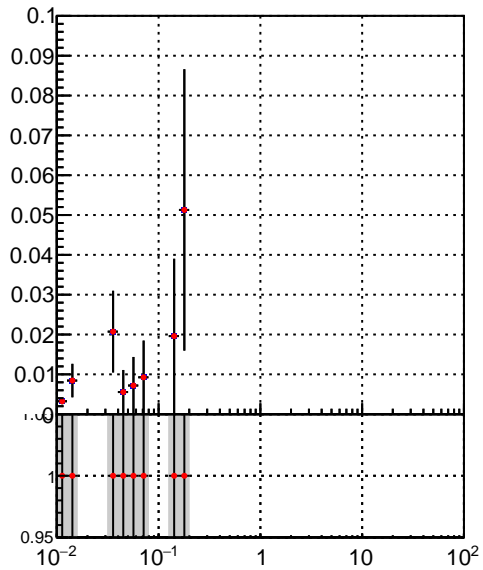

**Efficiency vs vertpos****fake+duplicates vs vert r**

Efficiency vs sim PV z

Legend: **oob** (blue square), **trackingLST-rmlS-mask-8c1d76e** (red circle)

**Efficiency vs. sim PV z****fake+duplicates vs Sim. PV z**