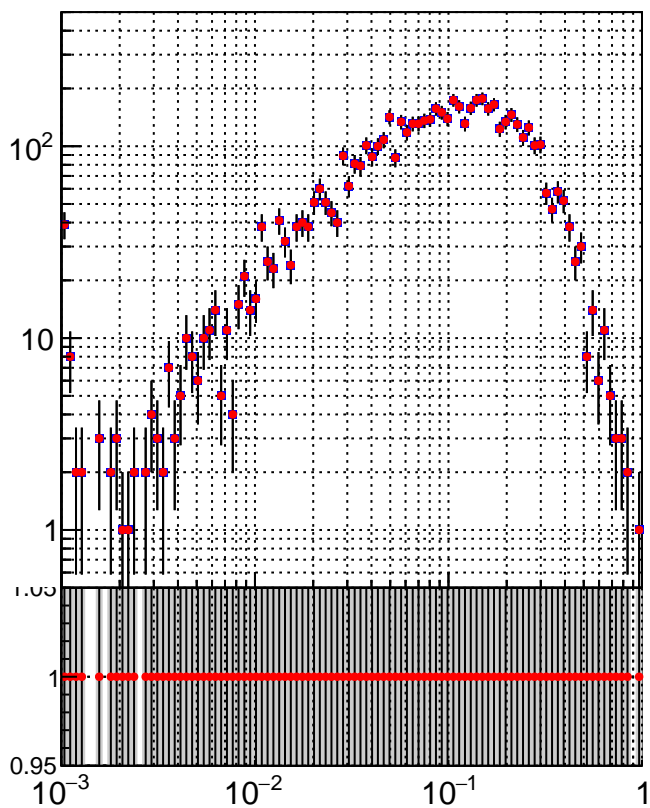

N of simulated tracks vs dR

N of associated tracks (simToReco) vs dR

N of simulated trac

- oob
- trackingLST-rmIS-mask-8c1d76e