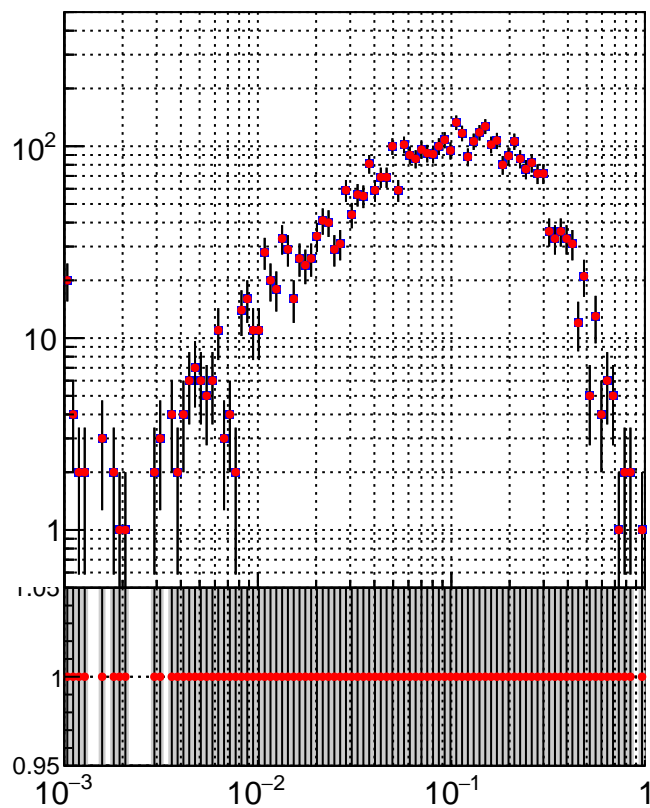

N of simulated tracks vs dR

N of associated tracks (simToReco) vs dR

N of simulated trac

- oob
- trackingLST-rmIS-mask-8c1d76e