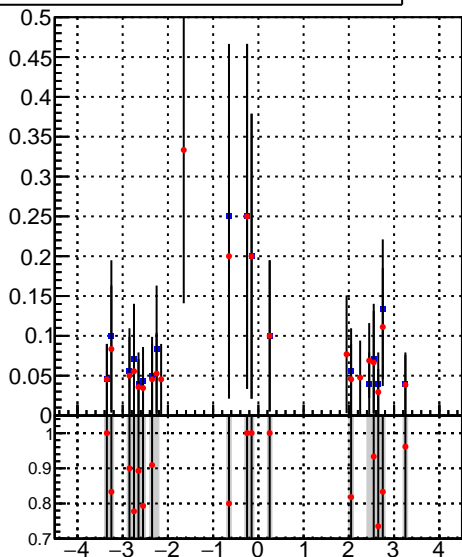

Efficiency vs p_T fake+duplicates vs p_T 

—●— oob
—●— trackingLST-rmlS-mask-8c1d76e

Efficiency vs ϕ fake+duplicates vs ϕ 