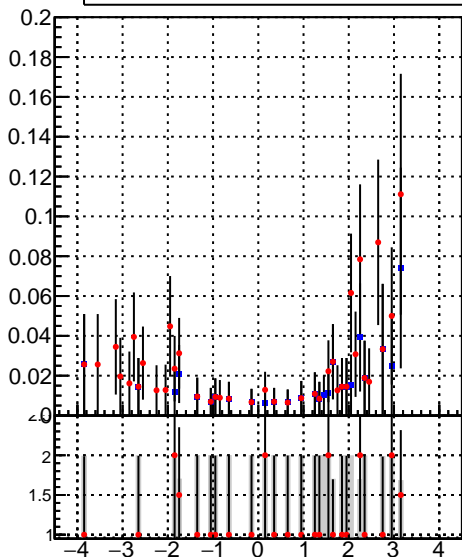

Efficiency vs p_T fake+duplicates vs p_T 

—●— oob
—●— trackingLST-rmlS-mask-8c1d76e

Efficiency vs ϕ fake+duplicates vs ϕ 