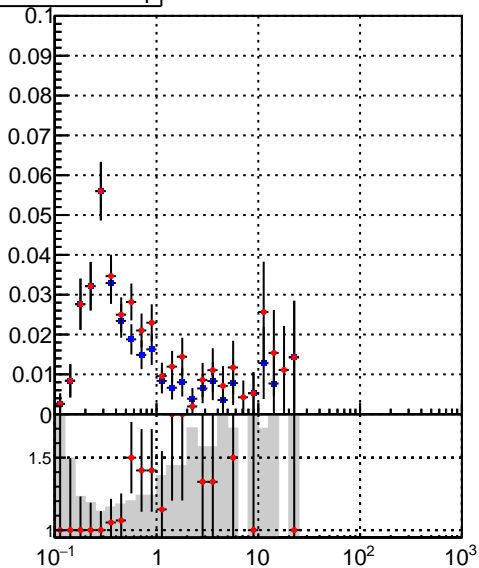

Efficiency vs p_T fake+duplicates vs p_T 

—●— oob
—●— trackingLST-rmlS-mask-8c1d76e

Efficiency vs ϕ fake+duplicates vs ϕ 