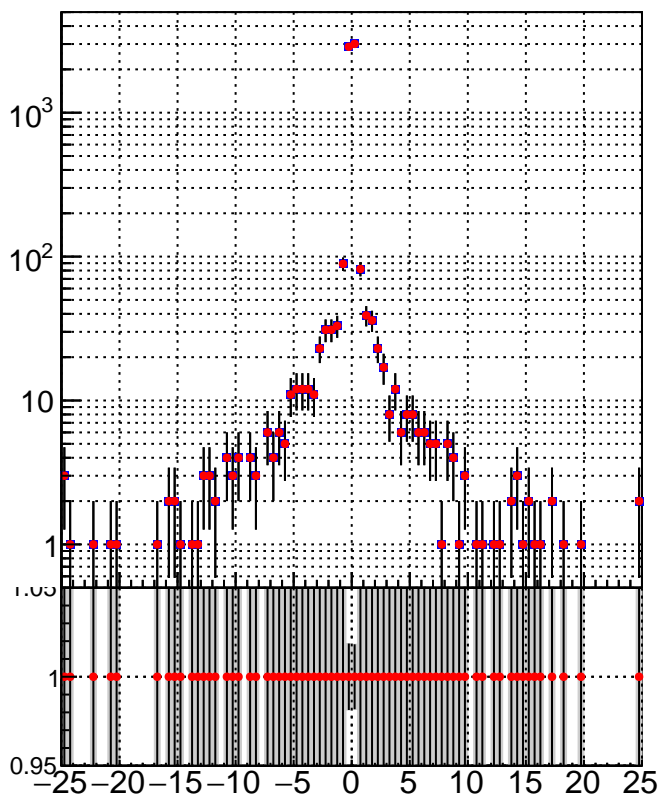

N of simulated tracks vs dxy

N of associated tracks (simToReco) vs dxy

N of simulated track

oob
trackingLST-rmIS-mask-8c1d76e