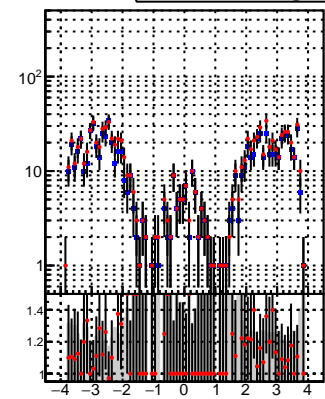

N of reco track vs phi

—●— oob
—●— trackingLST-rmIS-mask-8c1d76e