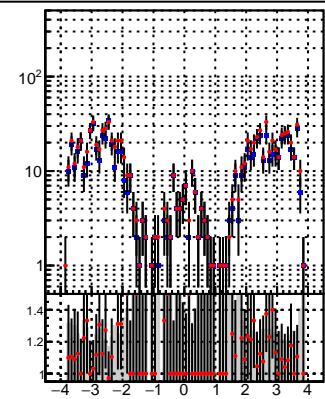

N of associated (recoToSim) tracks vs phi

—●— oob
—●— trackingLST-rmIS-mask-8c1d76e