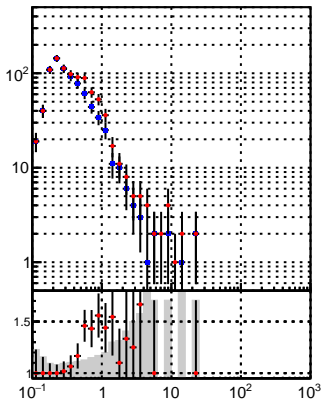

—●— oob
—●— trackingLST-rmIS-mask-8c1d76e

N of associated (recoToSim) tracks vs pT