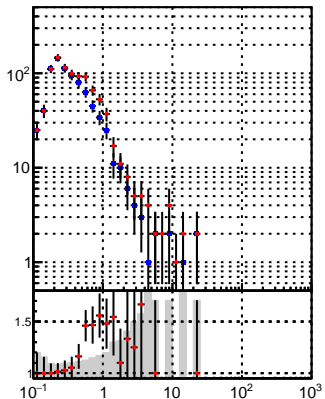

—●— oob
—●— trackingLST-rmIS-mask-8c1d76e

N of reco track vs pT