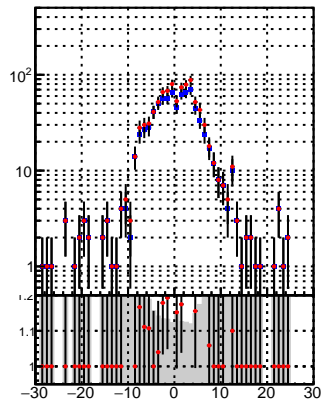

N of reco track vs dxy

N of associated (recoToSim) tracks vs dxy

N of associated (recoToSim) looper tracks vs dxy

N of reco track vs dz

N of associated (recoToSim) tracks vs dz

N of associated (recoToSim) looper tracks vs dz