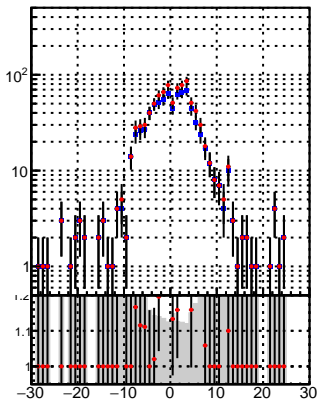

N of reco track vs dxy

N of associated (recoToSim) tracks vs dxy

N of associated (recoToSim) looper tracks vs dxy

N of reco track vs dz

N of associated (recoToSim) tracks vs dz

N of associated (recoToSim) looper tracks vs dz