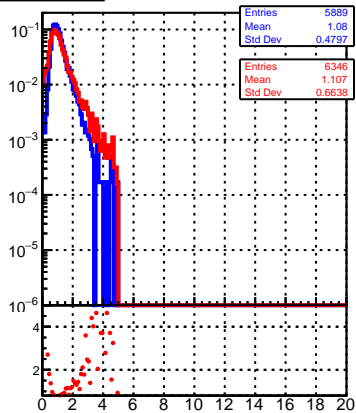

normalized χ^2 normalized χ^2 probability

Legend:

- oob (blue line)
- trackingLST-rmIS-mask-8c1d76e (red line)