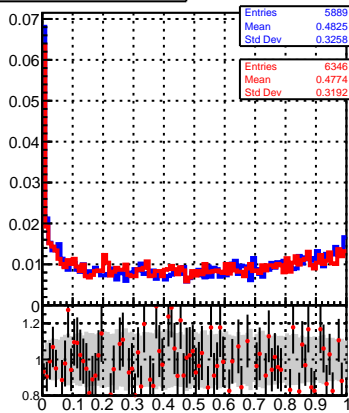

normalized χ^2 normalized χ^2 probability

Legend:

- oob (blue line)
- trackingLST-rmIS-mask-8c1d76e (red line)