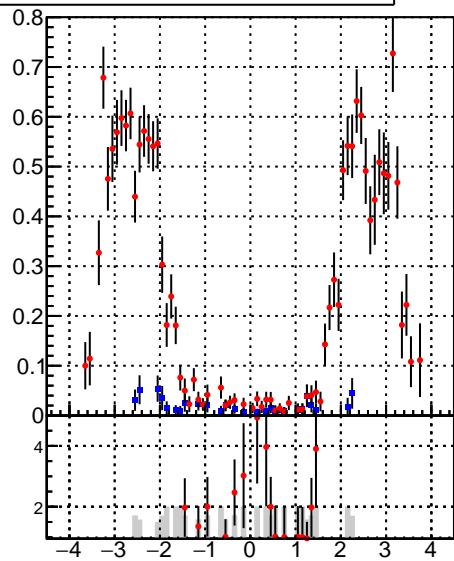

Efficiency vs p_T fake+duplicates vs p_T 

Legend:

- oob (blue squares)
- trackingLST-rmlS-mask-8c1d76e (red stars)

Efficiency vs ϕ fake+duplicates vs ϕ 