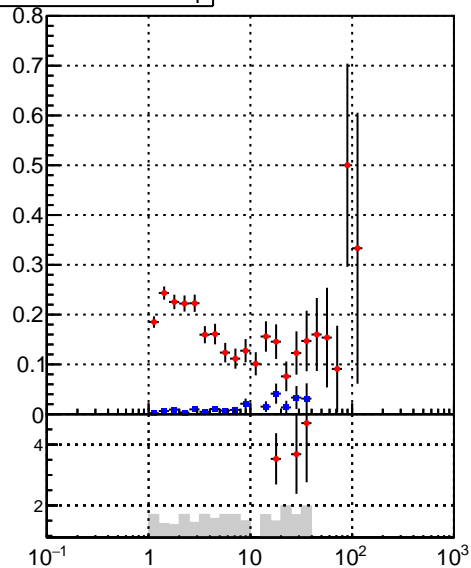

Efficiency vs p_T fake+duplicates vs p_T 

Legend:

- oob (blue squares)
- trackingLST-rmlS-mask-8c1d76e (red stars)

Efficiency vs ϕ fake+duplicates vs ϕ 