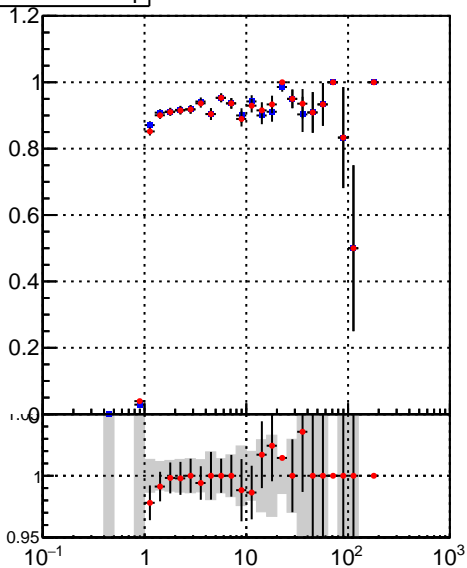

Efficiency vs p_T fake+duplicates vs p_T 

Legend:

- oob (blue squares)
- trackingLST-rmlS-mask-8c1d76e (red stars)

Efficiency vs ϕ fake+duplicates vs ϕ 