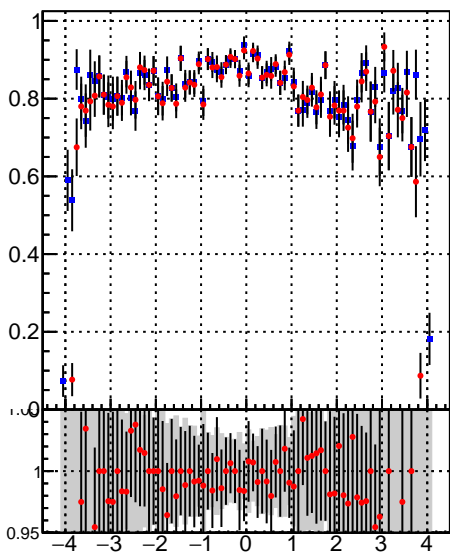

Efficiency vs p_T fake+duplicates vs p_T 

Legend:

- oob (blue squares)
- trackingLST-rmlS-mask-8c1d76e (red stars)

Efficiency vs ϕ fake+duplicates vs ϕ 