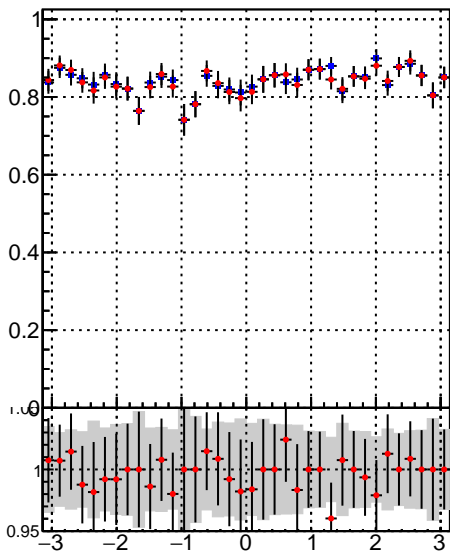

Efficiency vs p_T fake+duplicates vs p_T 

Legend:

- oob (blue squares)
- trackingLST-rmlS-mask-8c1d76e (red stars)

Efficiency vs ϕ fake+duplicates vs ϕ 