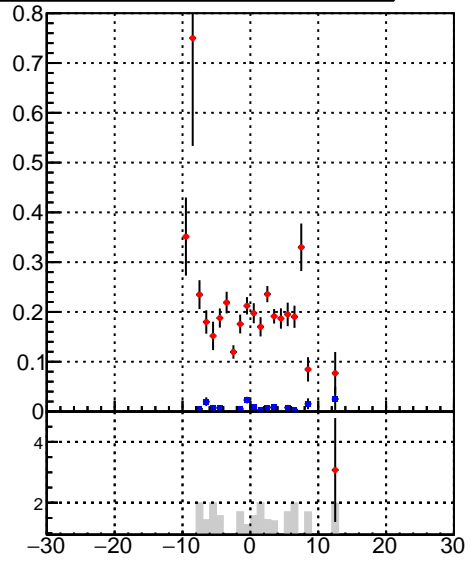

**Efficiency vs vertpos****fake+duplicates vs vert r**

Legend: **oob** (blue square), **trackingLST-rmlS-mask-8c1d76e** (red circle)

**Efficiency vs vertpos****fake+duplicates vs vert r****Efficiency vs. sim PV z****fake+duplicates vs Sim. PV z**