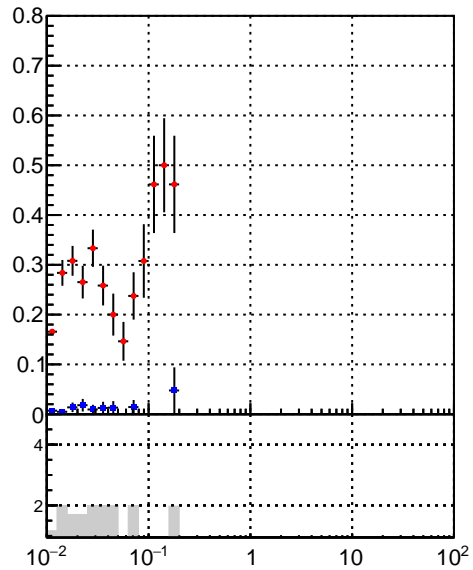

**Efficiency vs vertpos****fake+duplicates vs vert r**

Legend: **oob** (blue square), **trackingLST-rmlS-mask-8c1d76e** (red circle)

**Efficiency vs vertpos****fake+duplicates vs vert r****Efficiency vs. sim PV z****fake+duplicates vs Sim. PV z**