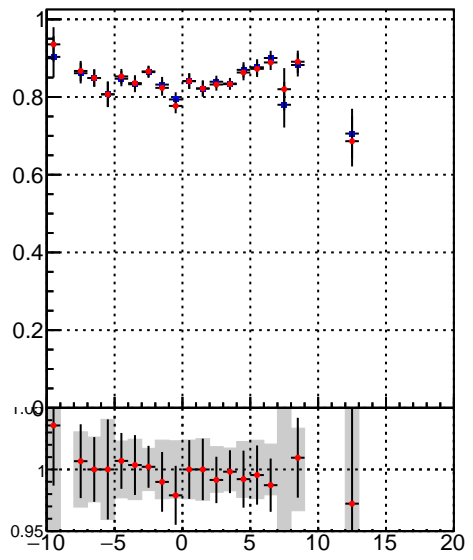

**Efficiency vs vertpos****fake+duplicates vs vert r**

Legend: **oob** (blue square), **trackingLST-rmlS-mask-8c1d76e** (red circle)

**Efficiency vs vertpos****fake+duplicates vs vert r****Efficiency vs. sim PV z****fake+duplicates vs Sim. PV z**