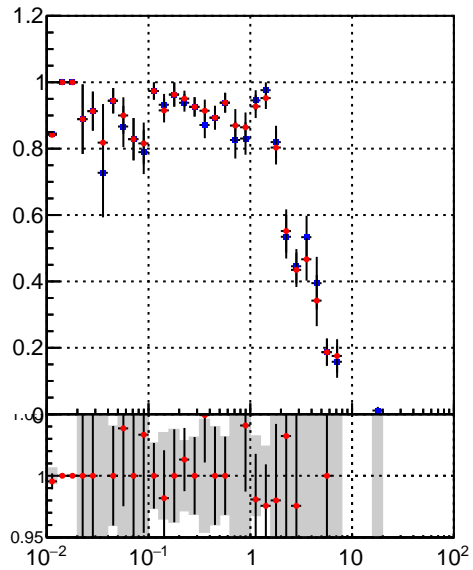

**Efficiency vs vertpos****fake+duplicates vs vert r**

Legend: **oob** (blue square), **trackingLST-rmlS-mask-8c1d76e** (red circle)

**Efficiency vs vertpos****fake+duplicates vs vert r****Efficiency vs. sim PV z****fake+duplicates vs Sim. PV z**