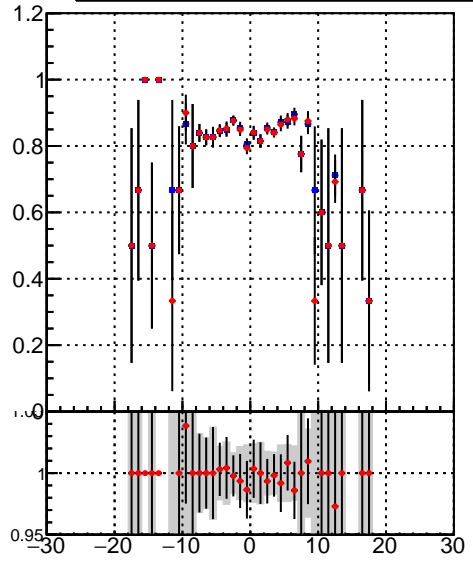

**Efficiency vs vertpos****fake+duplicates vs vert r**

Legend: **oob** (blue square), **trackingLST-rmlS-mask-8c1d76e** (red circle)

**Efficiency vs vertpos****fake+duplicates vs vert r****Efficiency vs. sim PV z****fake+duplicates vs Sim. PV z**