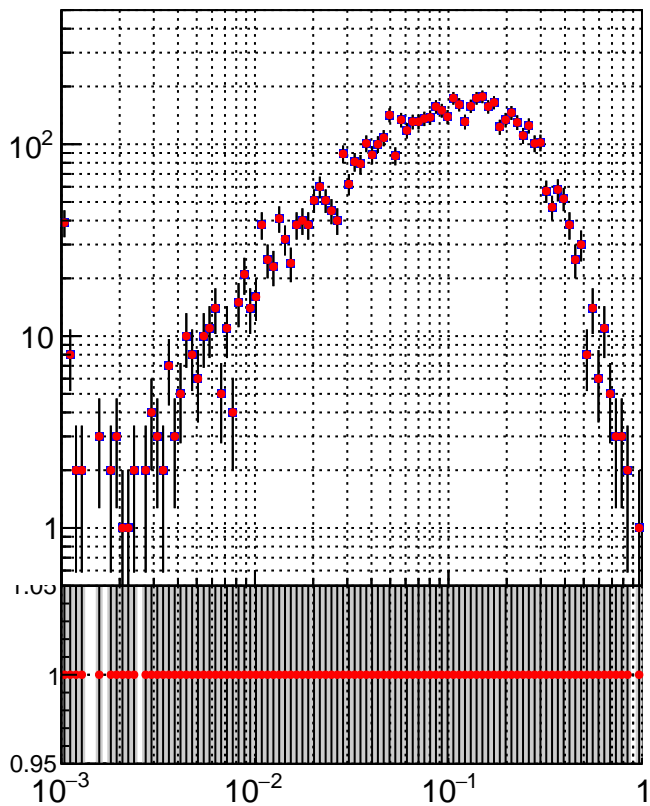

N of simulated tracks vs dR

N of associated tracks (simToReco) vs dR

N of simulated trac

■ oob  
■ trackingLST-rmIS-mask-8c1d76e