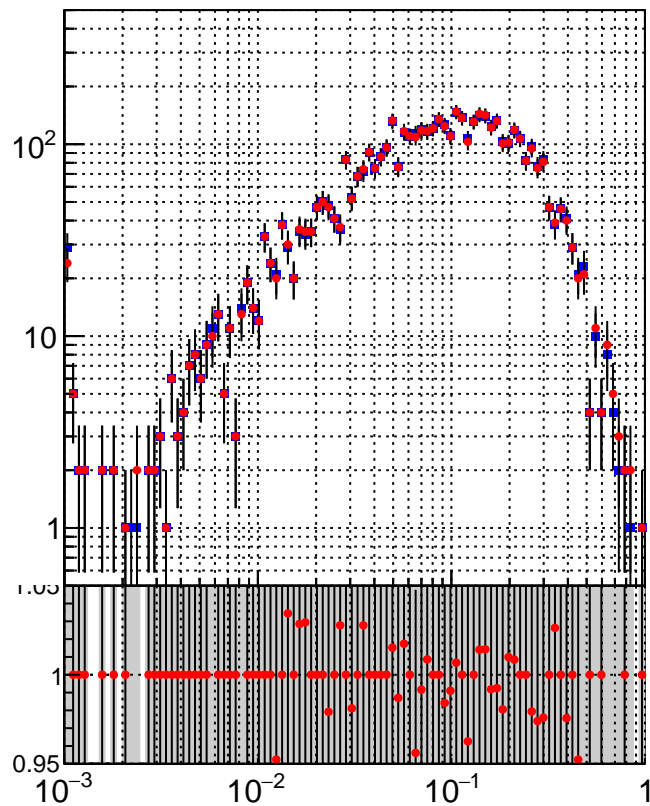

N of simulated tracks vs dR

N of associated tracks (simToReco) vs dR

N of simulated trac

■ oob  
■ trackingLST-rmIS-mask-8c1d76e