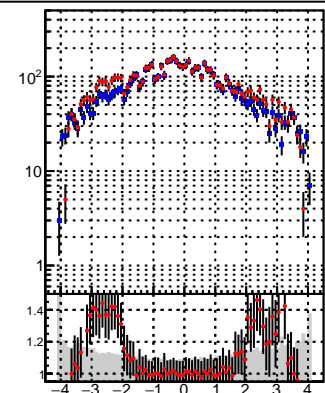

—●— oob
—●— trackingLST-rmIS-mask-8c1d76e