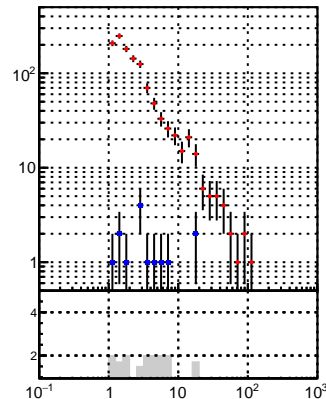

N of associated (recoToSim) tracks vs pT