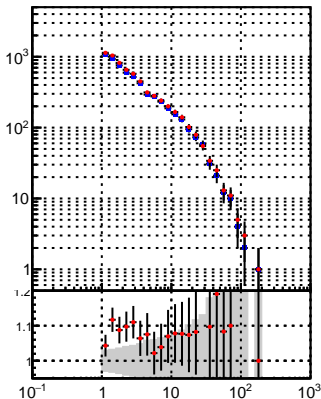

—●— oob
—●— trackingLST-rmIS-mask-8c1d76e

N of associated (recoToSim) tracks vs pT