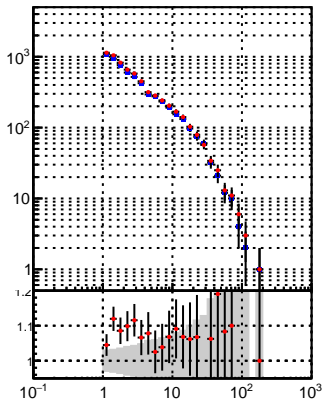

—●— oob
—●— trackingLST-rmIS-mask-8c1d76e

N of reco track vs pT