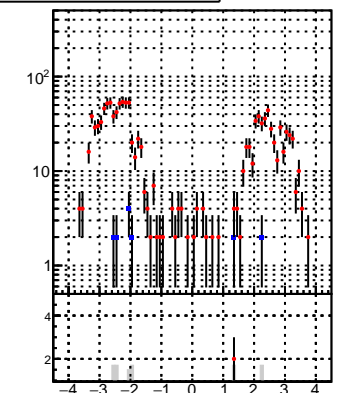

—●— oob
—●— trackingLST-rmIS-mask-8c1d76e