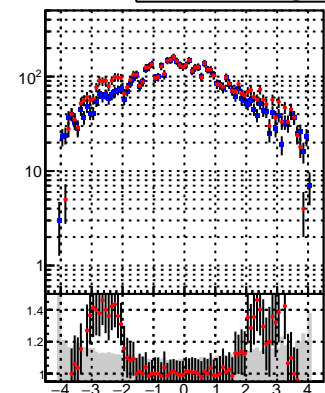

—●— oob
—●— trackingLST-rmIS-mask-8c1d76e