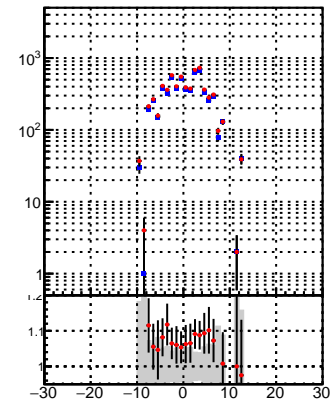

N of reco track vs dxy

N of associated (recoToSim) tracks vs dxy

N of associated (recoToSim) looper tracks vs dxy

N of reco track vs dz

N of associated (recoToSim) tracks vs dz

N of associated (recoToSim) looper tracks vs dz