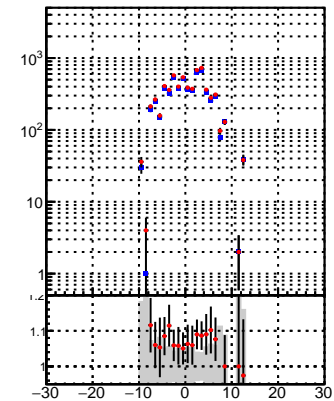

N of reco track vs dxy

N of associated (recoToSim) tracks vs dxy

N of associated (recoToSim) looper tracks vs dxy

N of reco track vs dz

N of associated (recoToSim) tracks vs dz

N of associated (recoToSim) looper tracks vs dz