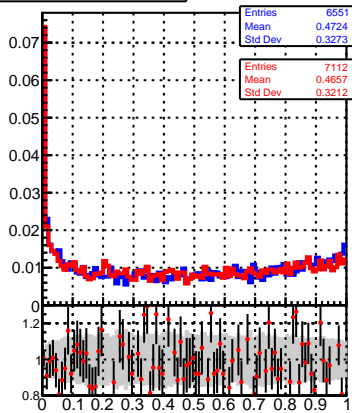

normalized χ^2 normalized χ^2 probability

oob
trackingLST-rmIS-mask-8c1d76e