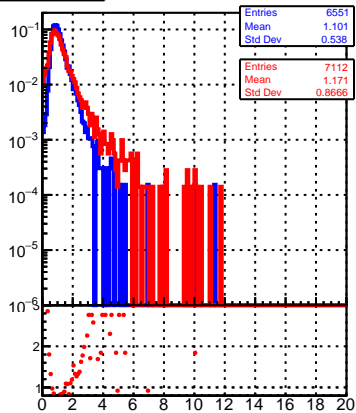

normalized χ^2 normalized χ^2 probability

oob
trackingLST-rmIS-mask-8c1d76e