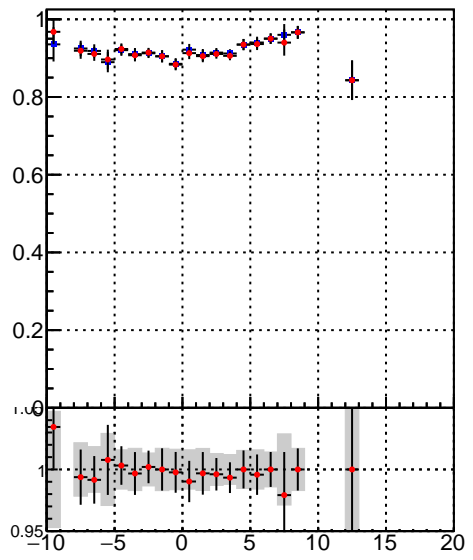

Efficiency vs vertpos**fake+duplicates vs vert r**
Efficiency vs vertpos (Legend: ■ oob, ● trackingLST-rmlS-mask-8c1d76e)
**Efficiency vs. sim PV z****fake+duplicates vs Sim. PV z**