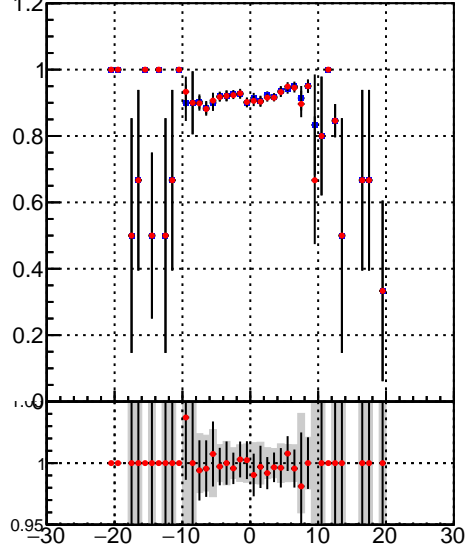

Efficiency vs vertpos**fake+duplicates vs vert r**
Efficiency vs vertpos (Legend: ■ oob, ● trackingLST-rmlS-mask-8c1d76e)
**Efficiency vs. sim PV z****fake+duplicates vs Sim. PV z**