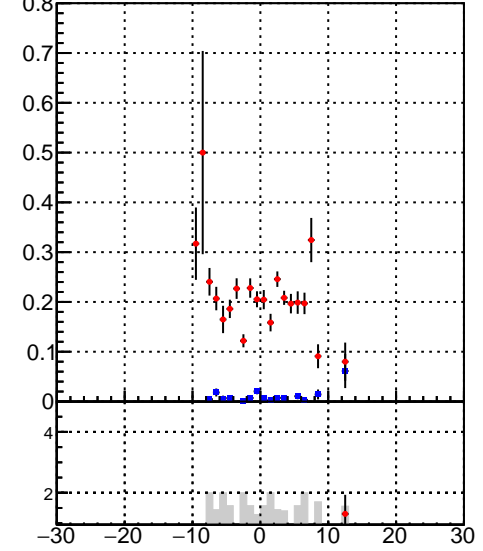

Efficiency vs vertpos**fake+duplicates vs vert r**
Efficiency vs vertpos (Legend: ■ oob, ● trackingLST-rmlS-mask-8c1d76e)
**Efficiency vs. sim PV z****fake+duplicates vs Sim. PV z**