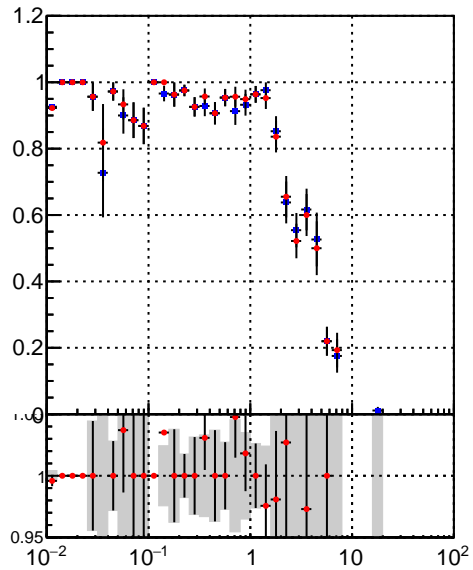

Efficiency vs vertpos**fake+duplicates vs vert r**
Efficiency vs vertpos (Legend: ■ oob, ● trackingLST-rmlS-mask-8c1d76e)
**Efficiency vs. sim PV z****fake+duplicates vs Sim. PV z**