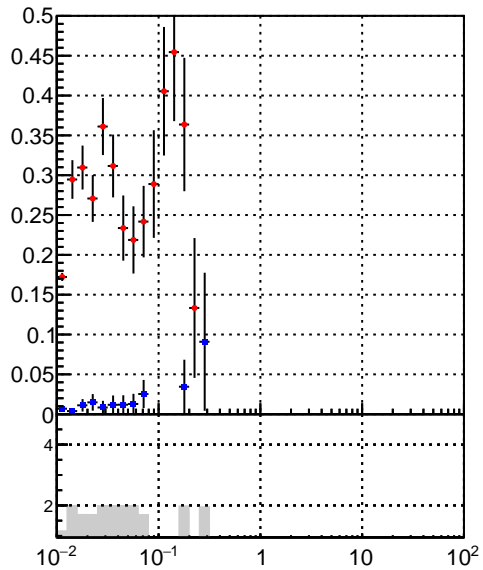

Efficiency vs vertpos**fake+duplicates vs vert r**
Efficiency vs vertpos (Legend: ■ oob, ● trackingLST-rmlS-mask-8c1d76e)
**Efficiency vs. sim PV z****fake+duplicates vs Sim. PV z**