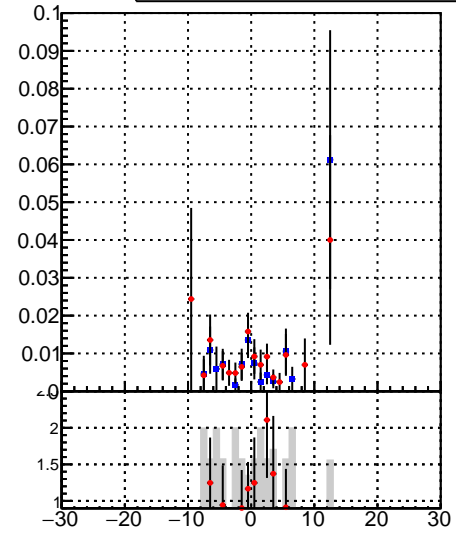

Fake rate vs vertpos**Duplicates Rate vs vertpos****Pileup rate vs vertpos**
Fake rate vs v

 —◆— oob
 —●— trackingLST-rmIS-mask-8c1d76e

**Fake rate vs. sim PV z****Duplicates Rate vs sim PV z****Pileup rate vs. sim PV z**