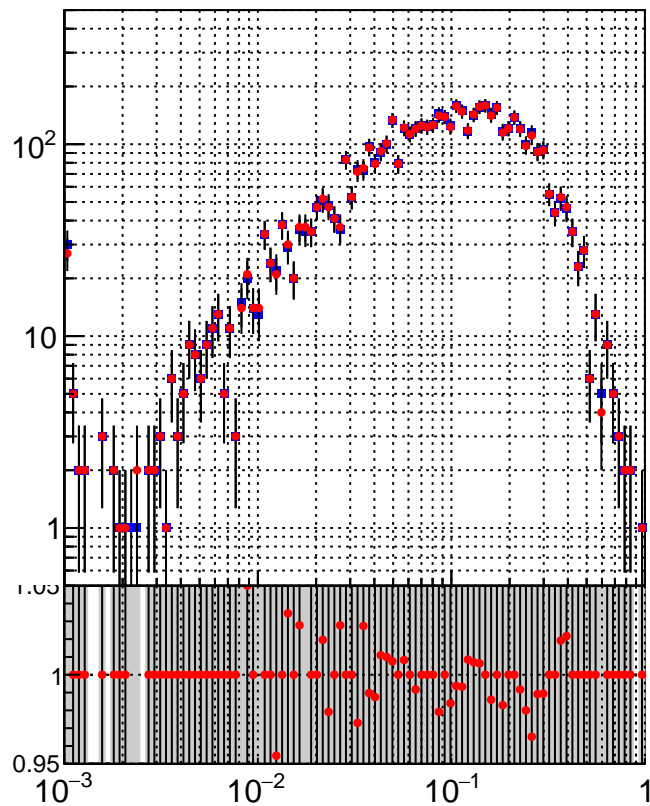

N of simulated tracks vs dR

N of associated tracks (simToReco) vs dR

N of simulated trac

■ oob
● trackingLST-rmIS-mask-8c1d76e