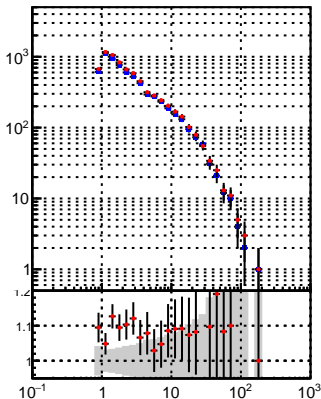

—●— oob
—●— trackingLST-rmIS-mask-8c1d76e

N of associated (recoToSim) tracks vs pT