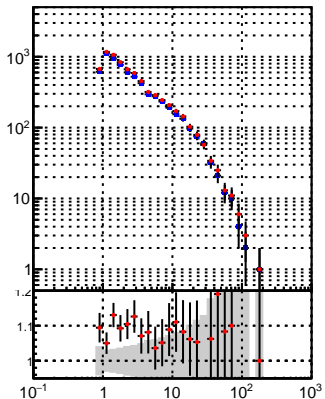

—●— oob
—●— trackingLST-rmIS-mask-8c1d76e

N of reco track vs pT