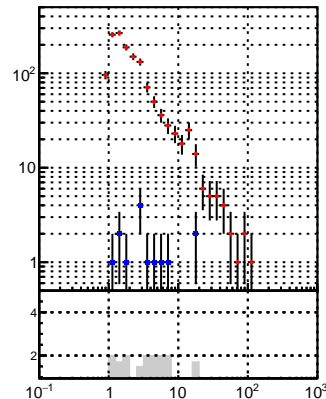

N of associated (recoToSim) tracks vs pT