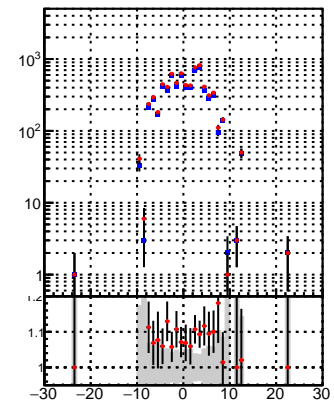

N of reco track vs dxy

N of associated (recoToSim) tracks vs dxy

N of associated (recoToSim) looper tracks vs dxy

N of reco track vs dz

N of associated (recoToSim) tracks vs dz

N of associated (recoToSim) looper tracks vs dz