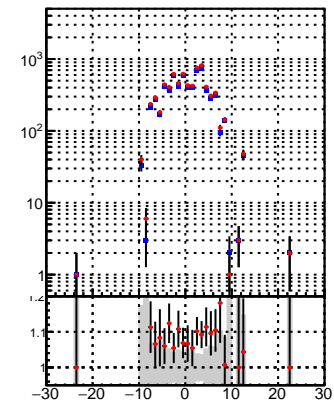

N of reco track vs dxy

N of associated (recoToSim) tracks vs dxy

N of associated (recoToSim) looper tracks vs dxy

N of reco track vs dz

N of associated (recoToSim) tracks vs dz

N of associated (recoToSim) looper tracks vs dz