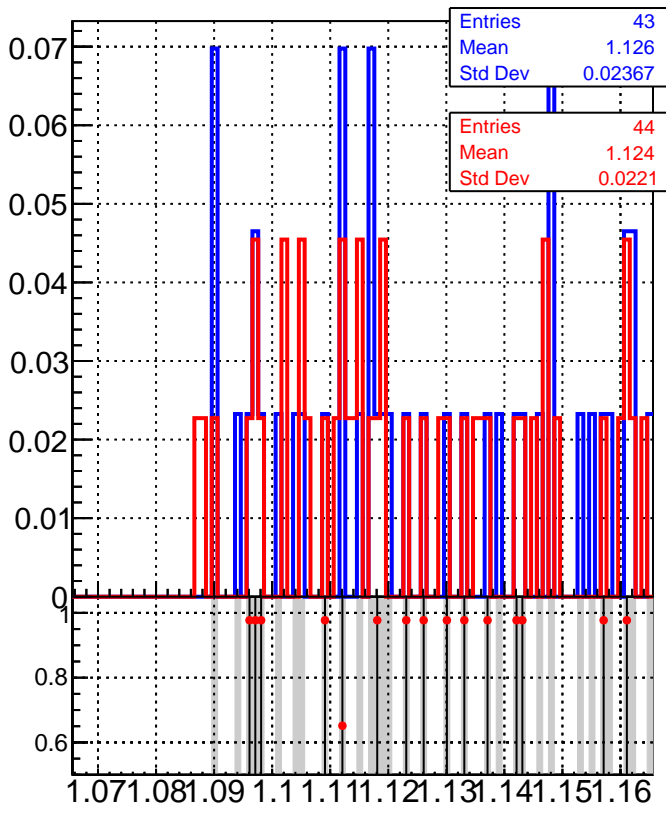

Invariant mass of all Λ^0

Mass of good Lambda

Mass of fake Lambda

Legend: ■ oob, ● trackingLST-rmIS-mask-8c1d76e