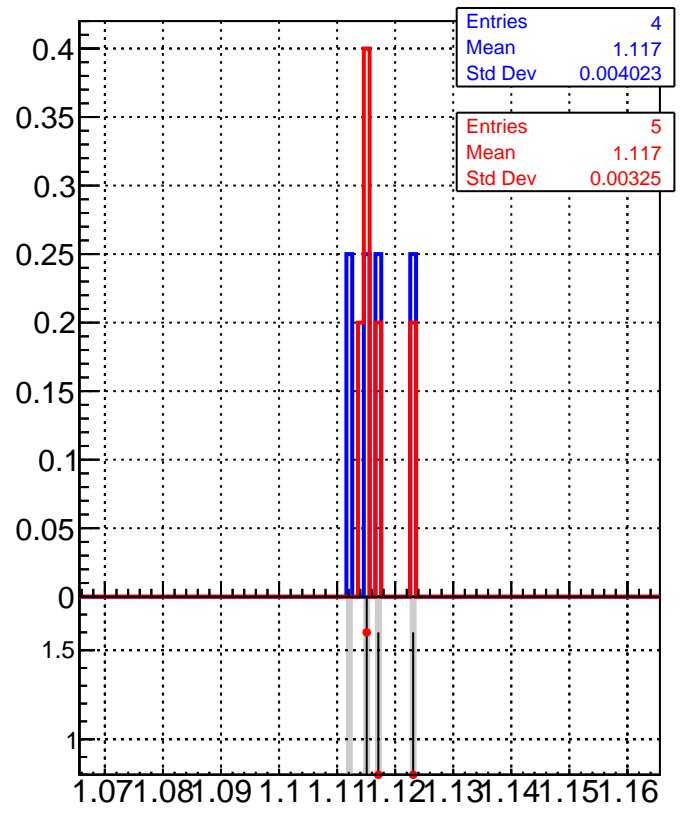

Invariant mass of all Λ^0

Mass of good Lambda

Mass of fake Lambda

Legend: ■ oob, ● trackingLST-rmIS-mask-8c1d76e