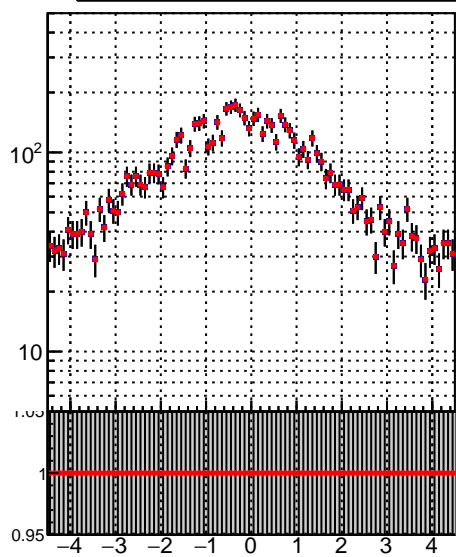

N of simulated tracks vs pT**N of associated tracks (simToReco) vs pT**

■ oob
■ trackingLST-rmlS-mask-8c1d76e

**N of simulated tracks vs phi****N of associated tracks (simToReco) vs phi**