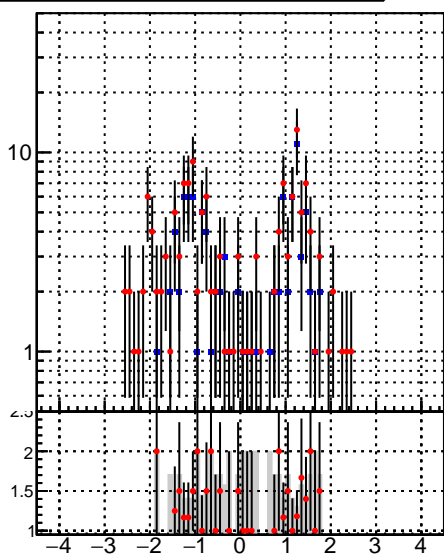

N of simulated tracks vs pT**N of associated tracks (simToReco) vs pT**

■ oob
■ trackingLST-rmlS-mask-8c1d76e

**N of simulated tracks vs phi****N of associated tracks (simToReco) vs phi**