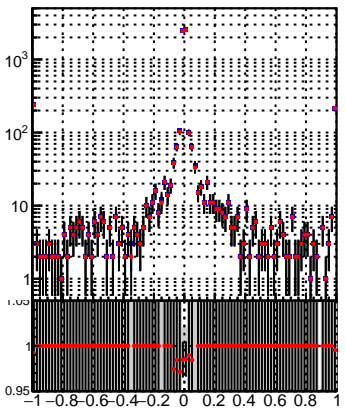

N of simulated tracks vs dxy(PV)

N of associated tracks (simToReco) vs dxy(PV)

N of sim trackingLST-rmIS-mask-8c1d76e

N of associated tracks (simToReco) vs dxy(PV)

N of simulated tracks vs dz(PV)

N of associated tracks (simToReco) vs dz(PV)

N of simulated tracks vs dz(PV)

N of associated tracks (simToReco) vs dz(PV)