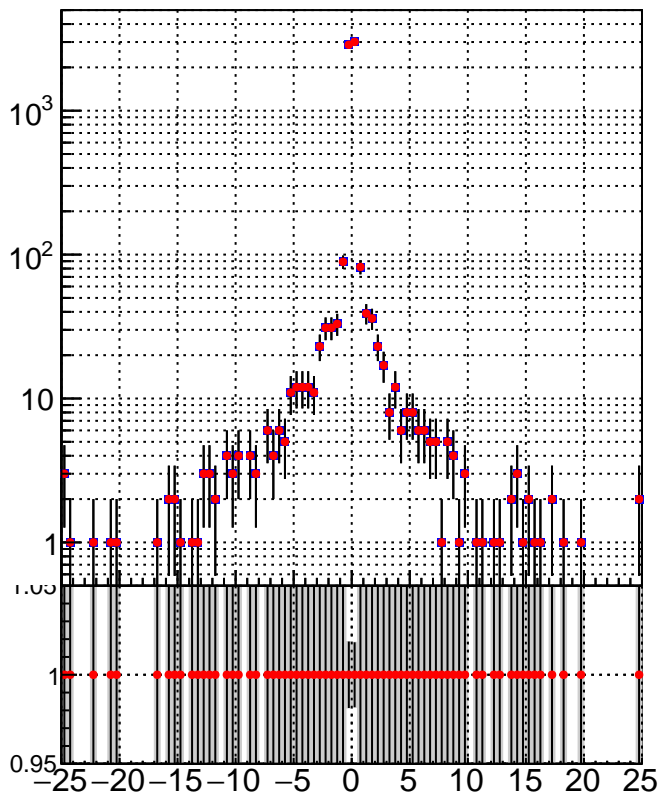

N of simulated tracks vs dxy

N of associated tracks (simToReco) vs dxy

N of simulated track

oob  
trackingLST-rmIS-mask-8c1d76e