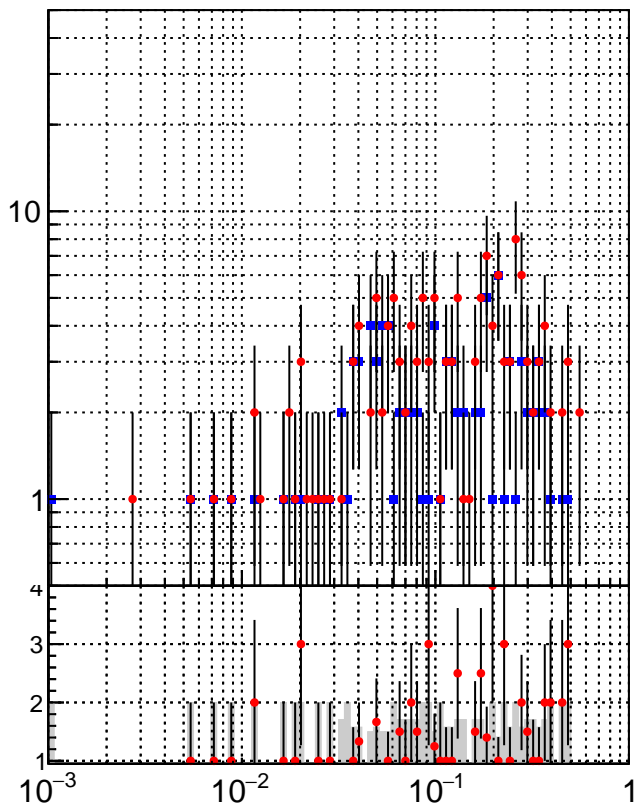

N of simulated tracks vs dR

N of associated tracks (simToReco) vs dR

N of simulated trac

- oob
- trackingLST-rmIS-mask-8c1d76e