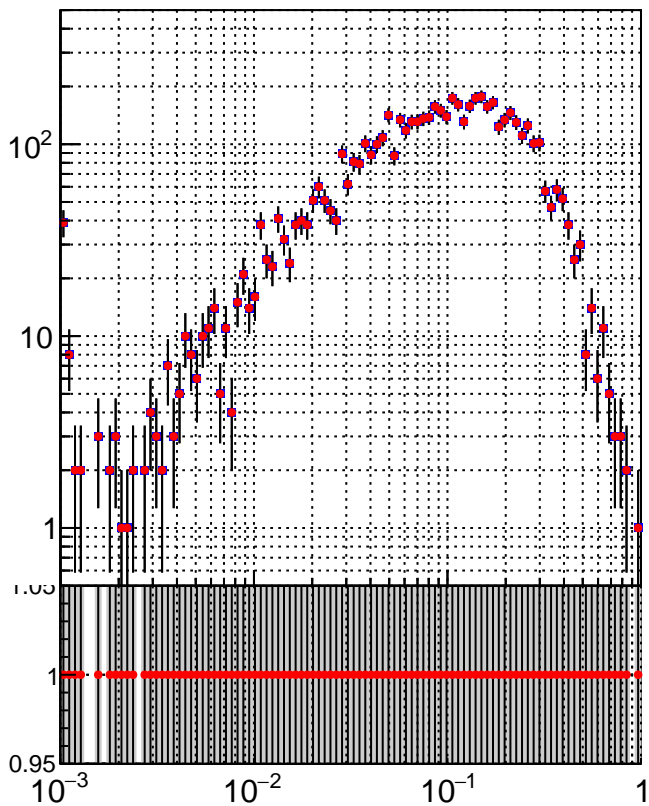

N of simulated tracks vs dR

N of associated tracks (simToReco) vs dR

N of simulated trac

- oob
- trackingLST-rmIS-mask-8c1d76e