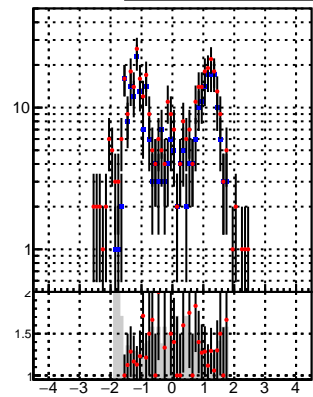

N of reco track vs phi

N of reco track vs phi
oob
trackingLST-rmlS-mask-8c1d76e