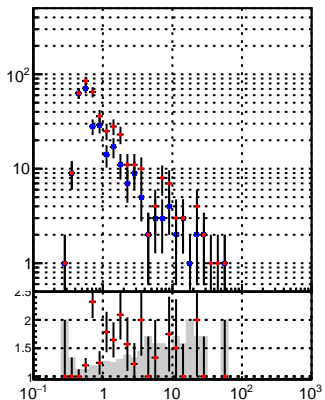

N of reco track vs phi
oob
trackingLST-rmlS-mask-8c1d76e

N of reco track vs pT