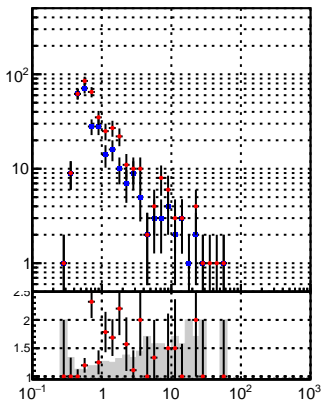

N of reco track vs phi
oob
trackingLST-rmlS-mask-8c1d76e

N of associated (recoToSim) tracks vs pT