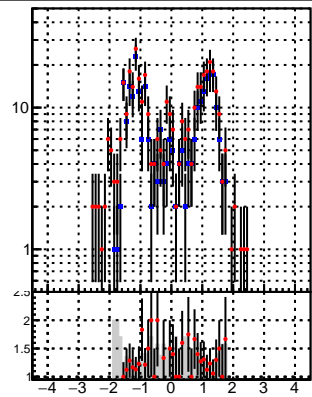

N of associated (recoToSim) tracks vs phi

N of reco track vs phi
oob
trackingLST-rmlS-mask-8c1d76e