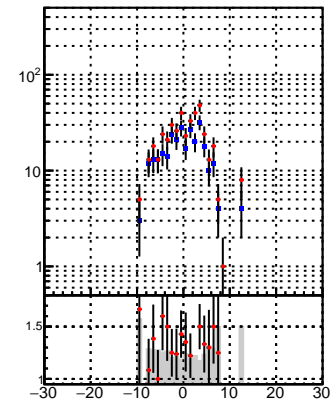

N of reco track vs dxy

N of associated (recoToSim) tracks vs dxy

N of associated (recoToSim) looper tracks vs dxy

N of reco track vs dz

N of associated (recoToSim) tracks vs dz

N of associated (recoToSim) looper tracks vs dz