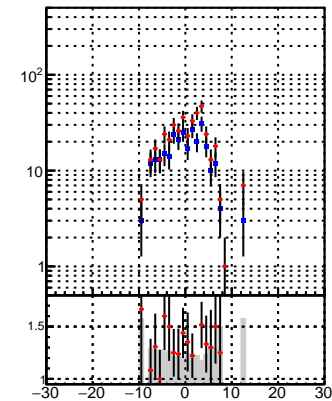

N of reco track vs dxy

N of associated (recoToSim) tracks vs dxy

N of associated (recoToSim) looper tracks vs dxy

N of reco track vs dz

N of associated (recoToSim) tracks vs dz

N of associated (recoToSim) looper tracks vs dz