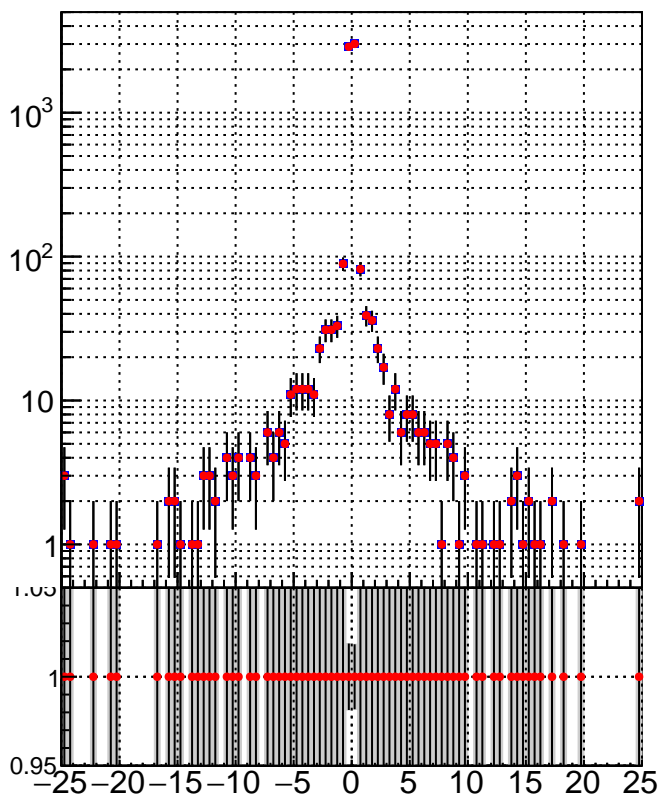

N of simulated tracks vs dxy

N of associated tracks (simToReco) vs dxy

N of simulated track

oob  
trackingLST-rmIS-mask-8c1d76e