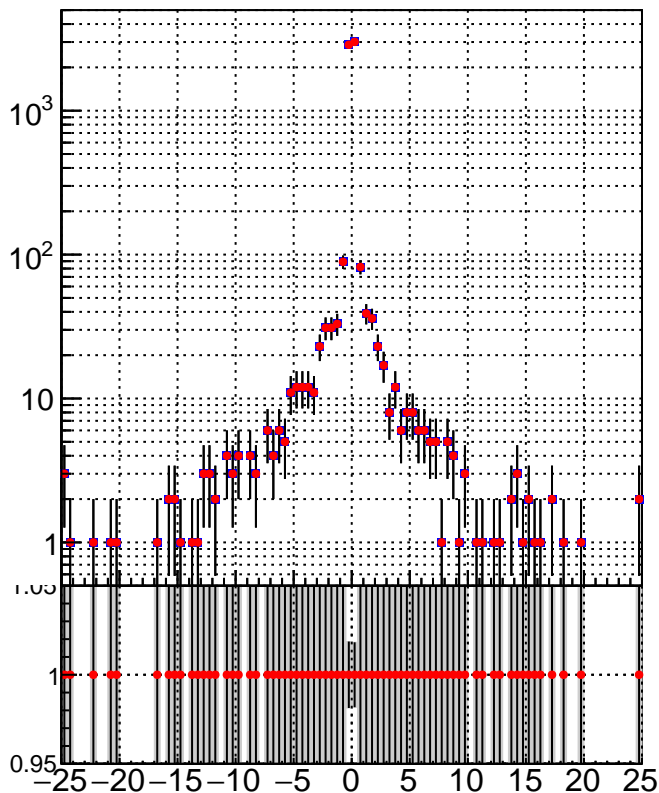

N of simulated tracks vs dxy

N of associated tracks (simToReco) vs dxy

N of simulated track

oob
trackingLST-rmIS-mask-8c1d76e