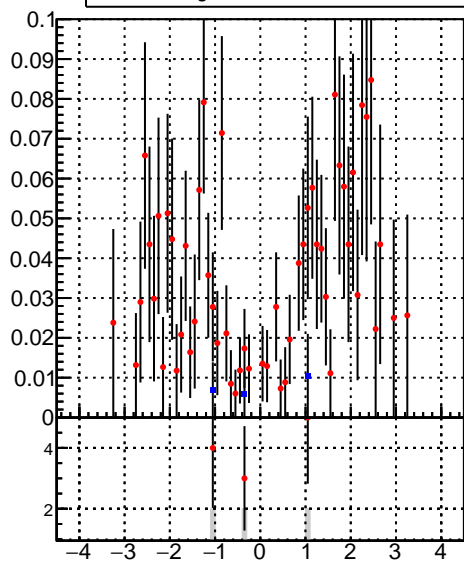

Efficiency vs p_T fake+duplicates vs p_T 

—■— oob
—●— trackingLST-rmlS-mask-8c1d76e

Efficiency vs ϕ fake+duplicates vs ϕ 