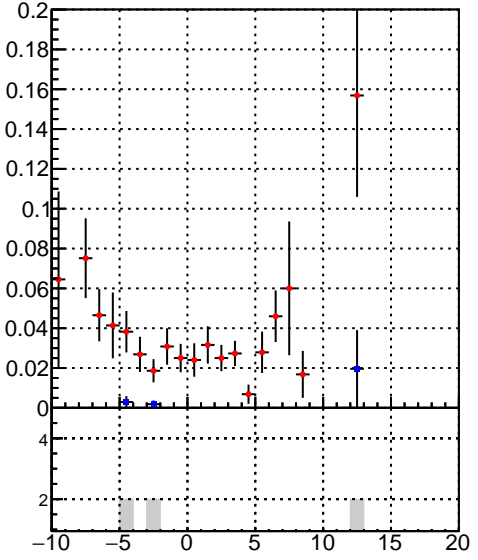

**Efficiency vs vertpos****fake+duplicates vs vert r**
**Efficiency vs sim PV z**

**oob** (blue square)  
**trackingLST-rmlS-mask-8c1d76e** (red circle)
 
**Efficiency vs. sim PV z****fake+duplicates vs Sim. PV z**