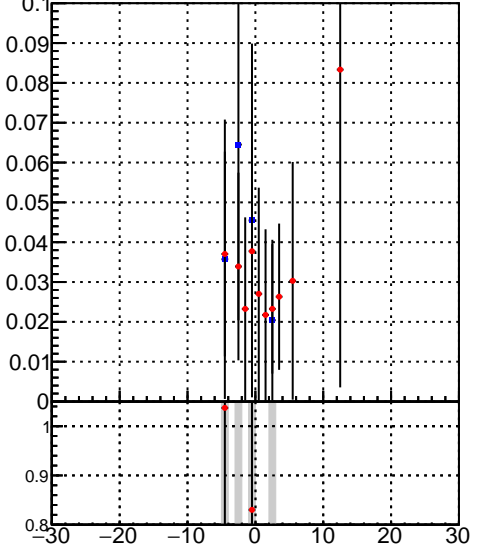

**Efficiency vs vertpos****fake+duplicates vs vert r**
**Efficiency vs sim PV z**

**oob** (blue square)  
**trackingLST-rmlS-mask-8c1d76e** (red circle)
 
**Efficiency vs. sim PV z****fake+duplicates vs Sim. PV z**