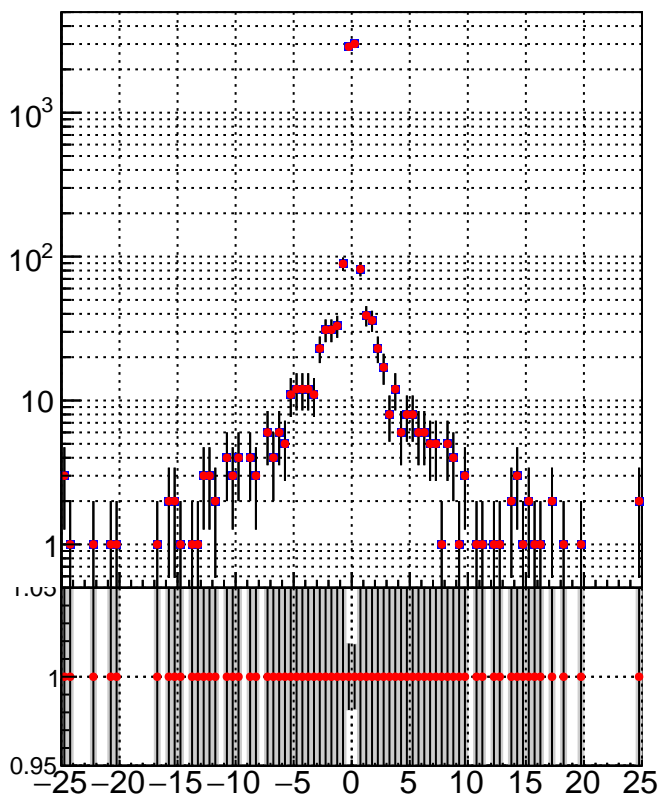

**N of simulated tracks vs dxy****N of associated tracks (simToReco) vs dxy****N of simulated track**

■ oob  
■ trackingLST-rmIS-mask-8c1d76e