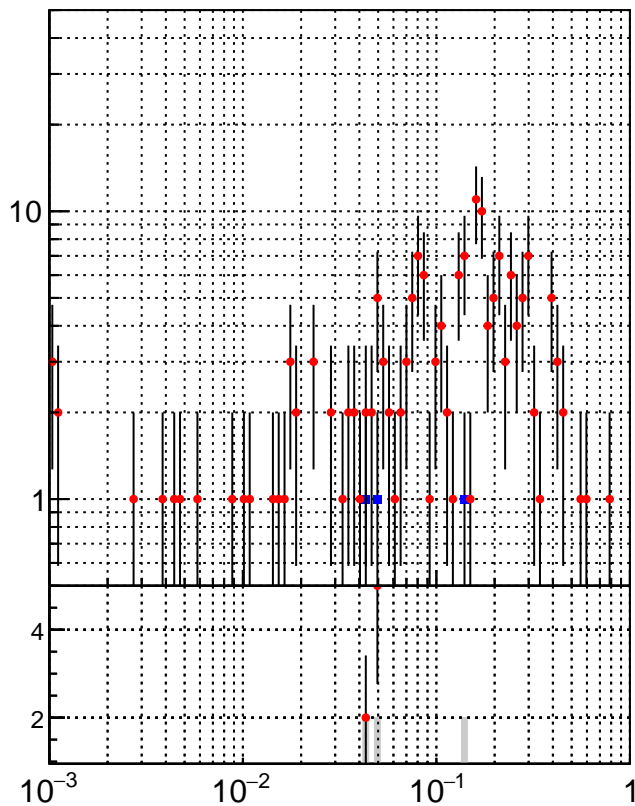

N of simulated tracks vs dR

N of associated tracks (simToReco) vs dR

N of simulated trac

- oob
- trackingLST-rmIS-mask-8c1d76e