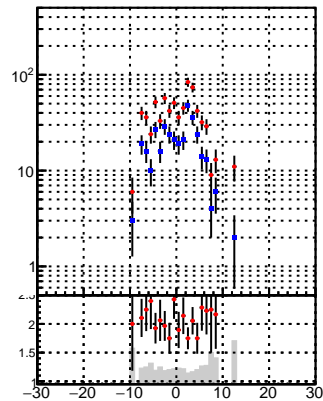

N of reco track vs dx

N of associated (recoToSim) tracks vs dx

N of associated (recoToSim) looper tracks vs dx

N of reco track vs dz

N of associated (recoToSim) tracks vs dz

N of associated (recoToSim) looper tracks vs dz