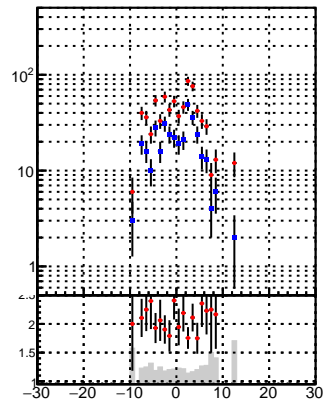

N of reco track vs dx

N of associated (recoToSim) tracks vs dx

N of associated (recoToSim) looper tracks vs dx

N of reco track vs dz

N of associated (recoToSim) tracks vs dz

N of associated (recoToSim) looper tracks vs dz