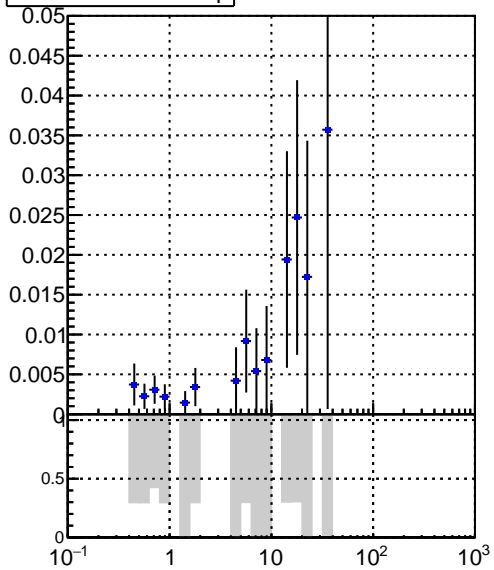

Efficiency vs p_T fake+duplicates vs p_T 

—•— oob
—•— trackingLST-rmlS-mask-8c1d76e

Efficiency vs ϕ fake+duplicates vs ϕ 