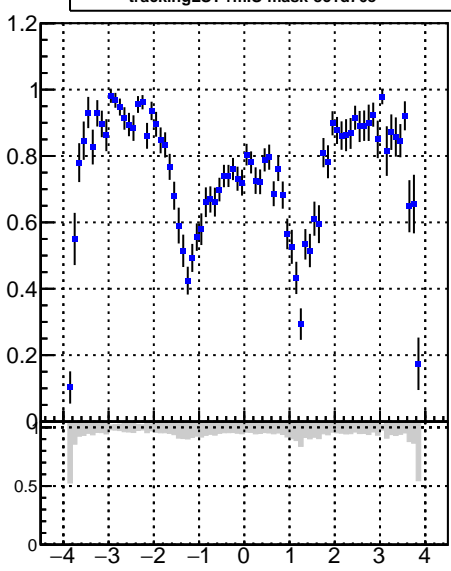

Efficiency vs p_T fake+duplicates vs p_T 

—•— oob
—•— trackingLST-rmlS-mask-8c1d76e

Efficiency vs ϕ fake+duplicates vs ϕ 