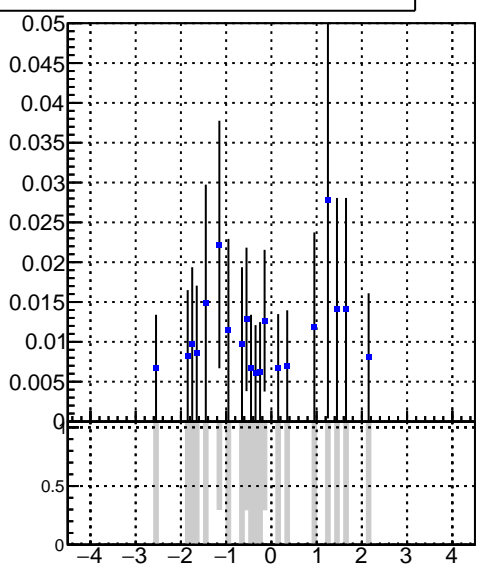

Efficiency vs p_T fake+duplicates vs p_T 

—•— oob
—•— trackingLST-rmlS-mask-8c1d76e

Efficiency vs ϕ fake+duplicates vs ϕ 