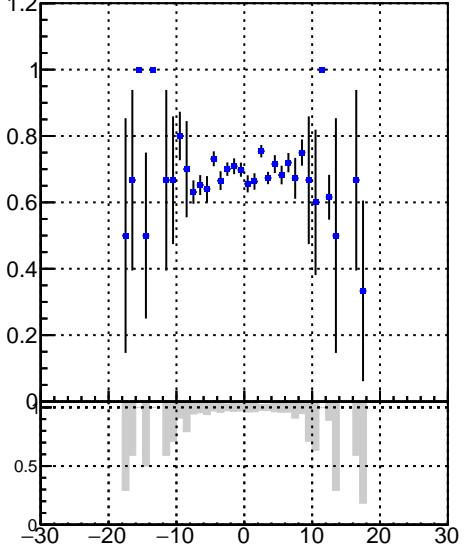

Efficiency vs vertpos

fake+duplicates vs vert r

Efficiency vs vertpos

■ oob  
■ trackingLST-rmlS-mask-8c1d76e

Efficiency vs. sim PV z

fake+duplicates vs Sim. PV z