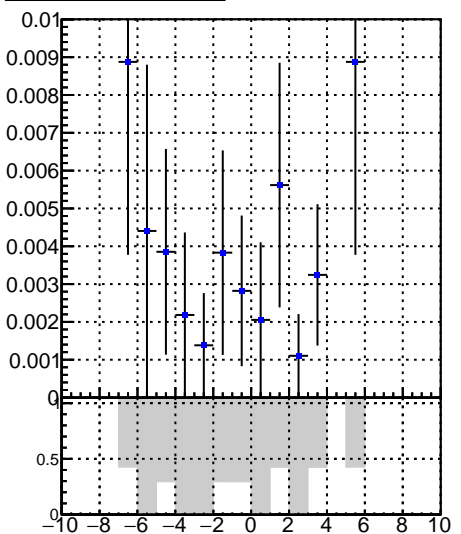

Fake rate vs vertpos

Duplicates Rate vs vertpos

Pileup rate vs vertpos

Fake rate vs  $v_z$  
—•— oob  
—•— trackingLST-rmIS-mask-8c1d76e

Fake rate vs. sim PV z

Duplicates Rate vs sim PV z

Pileup rate vs. sim PV z