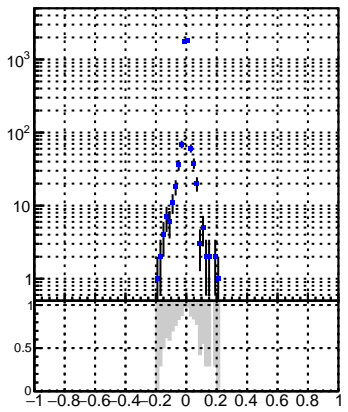

N of simulated tracks vs dxy(PV)

N of associated tracks (simToReco) vs dxy(PV)

N of sim trackingLST-rmIS-mask-8c1d76e

N of associated tracks (simToReco) vs dz(PV)

N of simulated tracks vs dz(PV)

N of associated tracks (simToReco) vs dz(PV)

N of simulated tracks vs dz(PV)

N of associated tracks (simToReco) vs dz(PV)