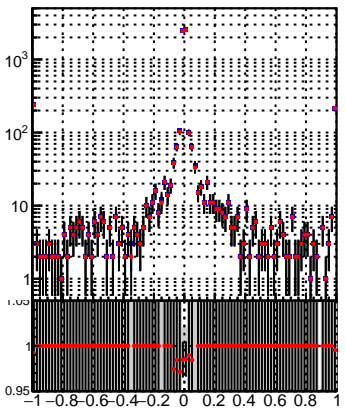

N of simulated tracks vs dxy(PV)

N of associated tracks (simToReco) vs dxy(PV)

N of sim trackingLST-rmIS-mask-8c1d76e

N of associated tracks (simToReco) vs dz(PV)

N of simulated tracks vs dz(PV)

N of associated tracks (simToReco) vs dz(PV)

N of simulated tracks vs dz(PV)

N of associated tracks (simToReco) vs dz(PV)