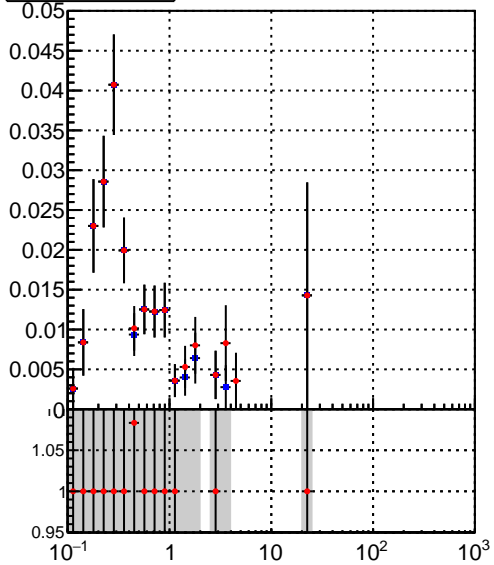

Efficiency vs p_T **fake+duplicates vs p_T** 

■ oob
● trackingLST-rmlS-mask-8c1d76e

**Efficiency vs ϕ** **fake+duplicates vs ϕ** 