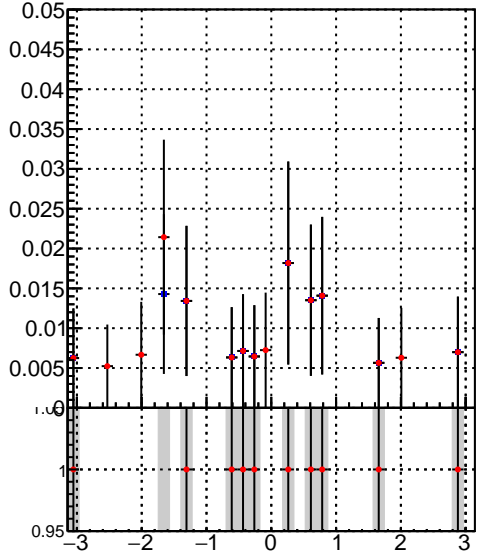

Efficiency vs p_T **fake+duplicates vs p_T** 

■ oob
● trackingLST-rmlS-mask-8c1d76e

**Efficiency vs ϕ** **fake+duplicates vs ϕ** 