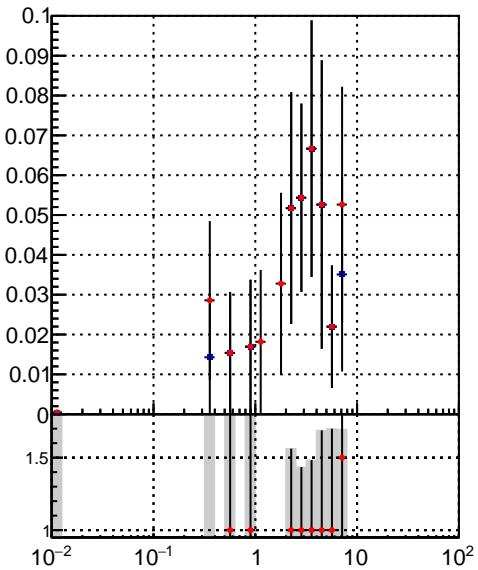

**Efficiency vs vertpos****fake+duplicates vs vert r**
**Efficiency vs sim PV z**

**oob** (blue square)  
**trackingLST-rmlS-mask-8c1d76e** (red circle)
 
**Efficiency vs. sim PV z****fake+duplicates vs Sim. PV z**